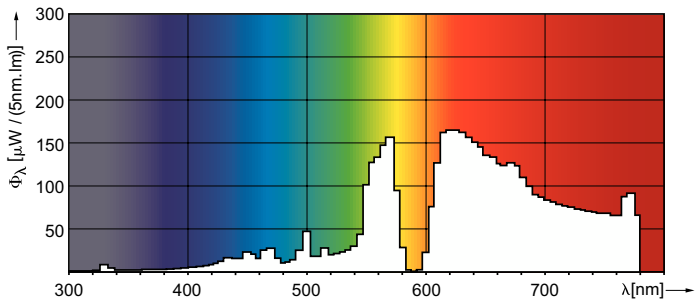

Spectral Power Distribution Colour - MASTER SDW-T 35W/825 PG12-1 1SL/12