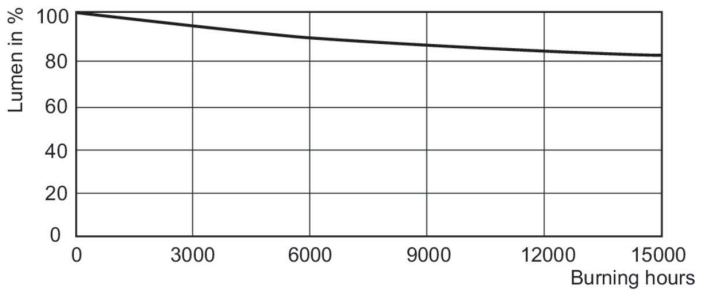

Lumen Maintenance Diagram - MASTER SDW-T 35W/825 PG12-1 1SL/12