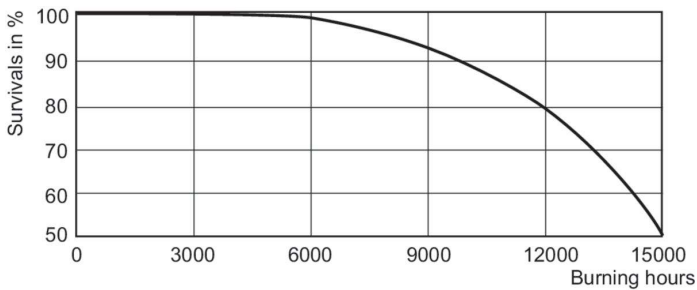

Lifetime

LDLE_SDW-T_35W_50W_825-Life expectancy diagram