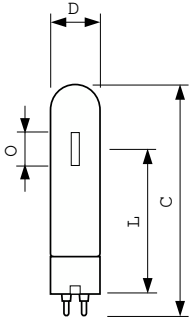

Operating and Electrical	
Power Consumption	33.3 W
Voltage (Nom)	98 V

Controls and Dimming	
Dimmable	No

Mechanical and Housing	
Bulb Finish	Clear
Bulb Material	Soft Glass
Bulb Shape	T31

Approval and Application	
Energy Efficiency Class	G
Mercury (Hg) Content (Max)	3.8 mg
Mercury (Hg) Content (Nom)	3.8 mg
Energy Consumption kWh/1000 h	34 kWh
EPREL Registration Number	473395

## Dimensional drawing

Product	D (max)	O	L	C (max)
MASTER SDW-T 35W/825 PG12-1 1SL/12	32 mm	12.7 mm	91 mm	149 mm