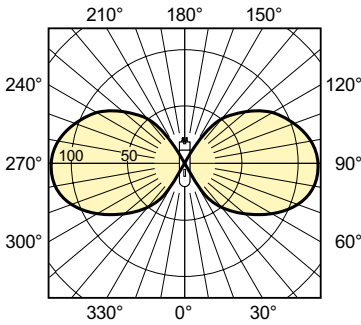

Photometric data

Light Distribution Diagram - MASTER SDW-T 35W/825 PG12-1 1SL/12