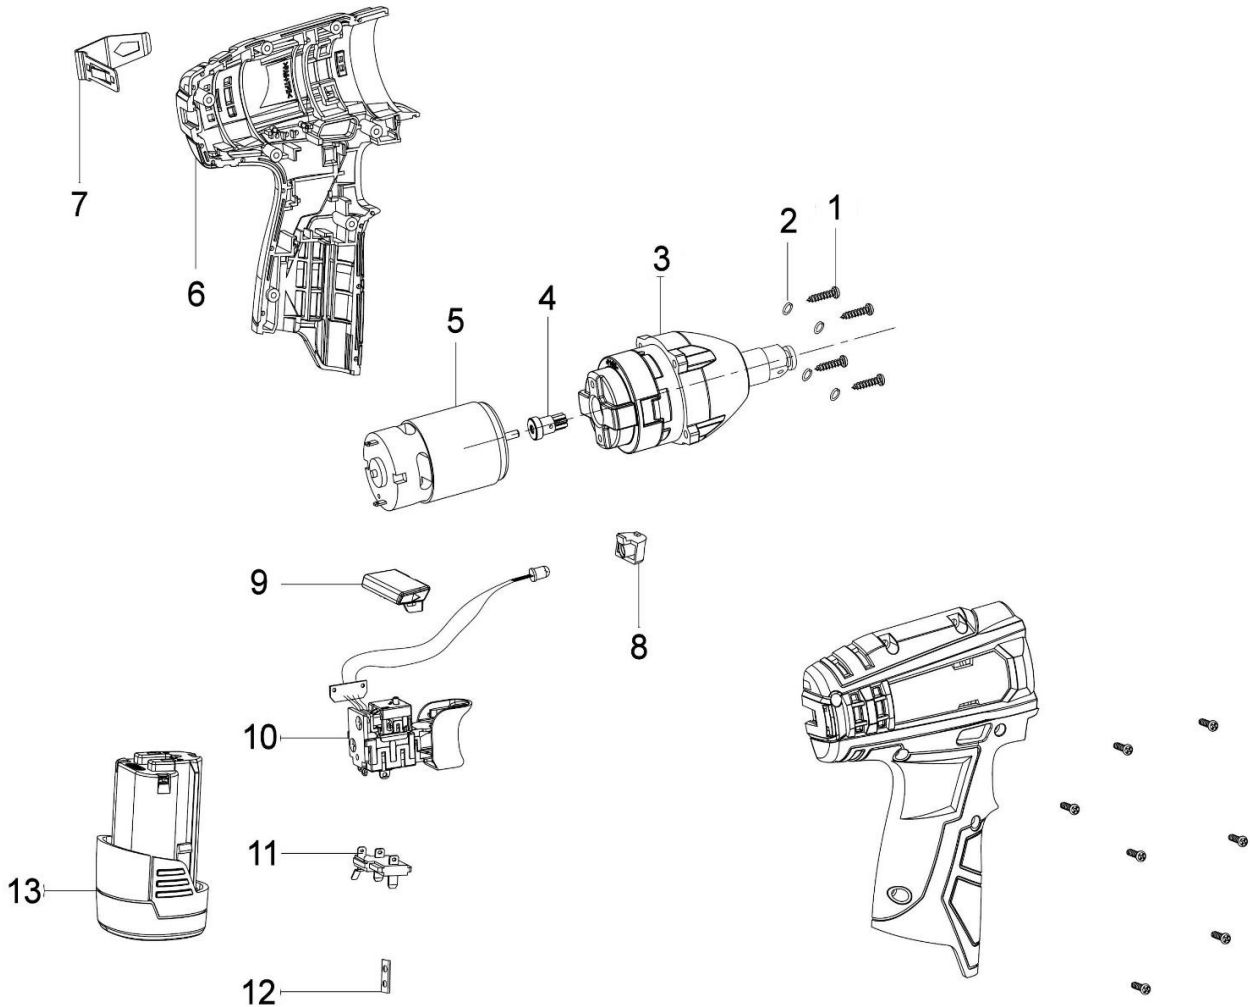

Parts Information:  
**Impact Wrench 12V 3/8" Sq Drive 80Nm -  
 Body Only**  
**Model No: CP1204**

Item	Part No.	Description
1	CP1204.01	CASING SCREW
2	CP1204.02	SPRING WASHER
3	CP1204.03	GEARBOX (INC PART 4&5)
4	CP1204.04	MOTOR GEAR
5	CP1204.05	MOTOR
6	CP1204.06	CASING ASS'Y
7	CP1204.07	BELT CLIP
8	CP1204.08	LED COVER

Item	Part No.	Description
9	CP1204.09	FORWARD/REVERSE ROD
10	CP1204.10	SWITCH ASS'Y(COMES WITH PART 11)
11	CP1204.11	BATTERY CONNECTOR ASS'Y
12	CP1204.12	BATTERY CONNECTION CLIP
13	CP1200BP	C/LESS POWER TOOL BATTERY 12V
--	CP1200MC	LI-ION BATTERY CHARGER 12V 1 HOUR (NOT SHOWN)
--	CP1200CB	CANVAS BAG for CP1200 SERIES (NOT SHOWN)