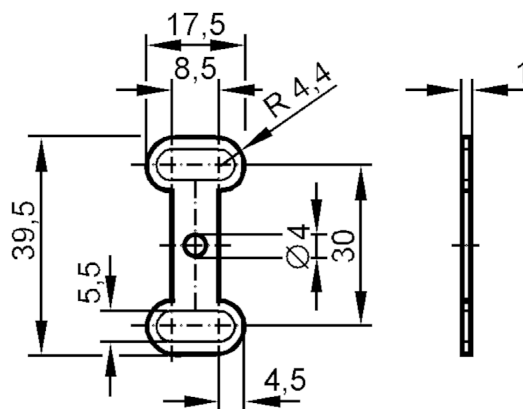

## Reinforcement bracket

MOUNTING PLATE IND

### Mechanical data

Weight [g] 17

Materials stainless steel (1.4571/316Ti)