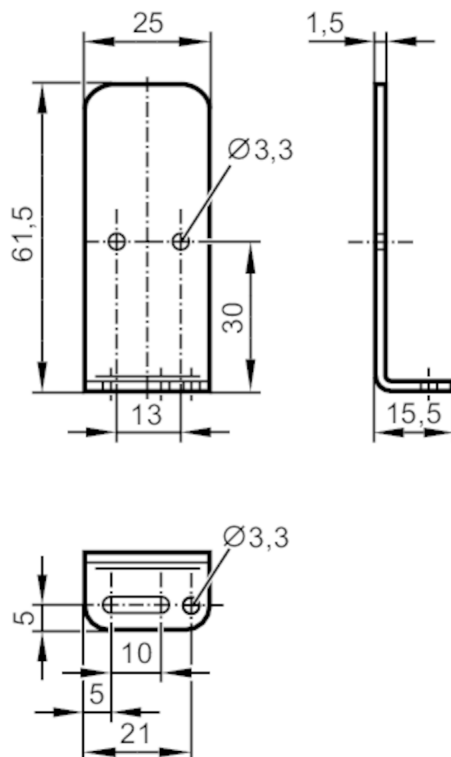

## Angle bracket

ANGLE BRACKET MQ2 / IQ2

### Mechanical data

Weight	[g]	22.1
Dimensions	[mm]	25 x 61.5 x 15.5
Materials		stainless steel (1.4301 / 304)