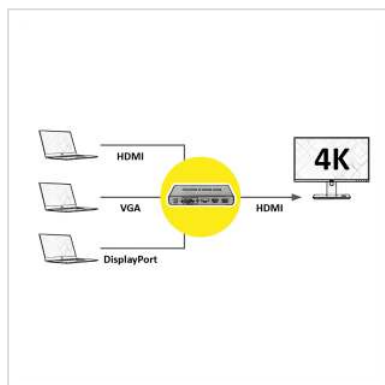

ROLINE HDMI/VGA/DP to HDMI Converter

| | |
|---------------------------|---------------|
| Product No. | 14.01.3568 |
| Manufacturer | ROLINE |
| Manufacturer No. | 14.01.3568 |
| EAN (single piece) | 7611990150854 |

- High performance video adapter, which supports three types of input sources (HDMI / DP / VGA) and one HDMI output
- Ideal for multimedia applications
- Support maximum resolution up to 4K2K (HDMI or DP 4096x2160 @60Hz) and up to 1080p (VGA)
- Easy to install and simple to use
- Source selection by - auto detect / IR remote / Select button on the front panel
- LED Status
- Power adapter (5VDC, 1A)

Technical specifications

| | |
|---------------|-------------------|
| Manufacturer | ROLINE |
| Product group | Video Switches |
| Product type | HDMI-Video-Switch |
| Colour | black |
| Interface | HDMI |
| Inputs | 3 |

| | |
|--------------------|------------------|
| Outputs | 1 |
| Video input | HDMI / DP / VGA |
| Video output | HDMI |
| Max. resolution | 4096x2160 @60Hz |
| Dimensions (HxWxD) | 25 x 154 x 72 mm |
| Power supply unit | 5VDC, 1A |