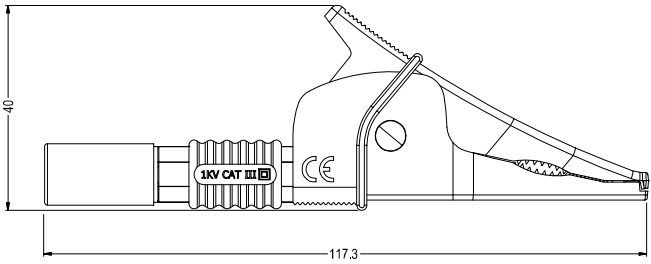

CLIFF

CROC CLIP SETS

FCR79900RB - 1KV CROC CLIP
(RED + BLACK SET)

FCR79910RB - 1KV EXTENDED CROC CLIP
(RED + BLACK SET)

EN61010 1KV CAT III compliant Croc Clip. Current rating 20A.

1KV Crocodile Clip

4mm Socket at rear accepts Shrouded Plugs

1KV Extended Crocodile Clip

Extended Rear Shroud version for use with Unshrouded Plugs

FCR7960RB - CRC02 CROC CLIP
(RED + BLACK SET)

Conforms to IEC 61010-031. Current rating 15A.