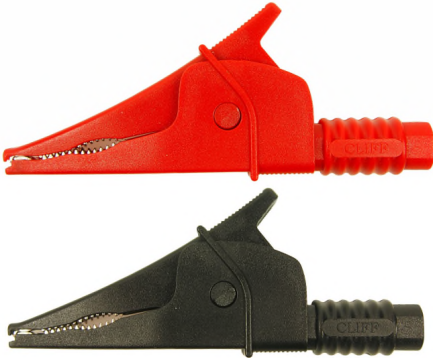

CLIFF

CROC CLIP SETS

FCR79900RB - 1KV CROC CLIP
(RED + BLACK SET)

FCR79910RB - 1KV EXTENDED CROC CLIP
(RED + BLACK SET)

EN61010 1KV CAT III compliant Croc Clip. Current rating 20A.

1KV Crocodile Clip

4mm Socket at rear accepts Shrouded Plugs

1KV Extended Crocodile Clip

Extended Rear Shroud version for use with Unshrouded Plugs

FCR7960RB - CRC02 CROC CLIP
(RED + BLACK SET)

Conforms to IEC 61010-031. Current rating 15A.