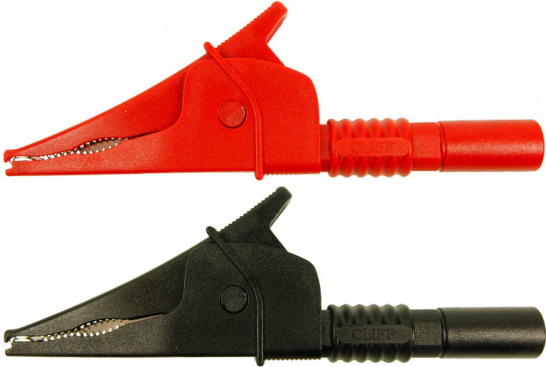

CLIFF

CROC CLIP SETS

FCR79900RB - 1KV CROC CLIP
(RED + BLACK SET)

FCR79910RB - 1KV EXTENDED CROC CLIP
(RED + BLACK SET)

EN61010 1KV CAT III compliant Croc Clip. Current rating 20A.

1KV Crocodile Clip

4mm Socket at rear accepts Shrouded Plugs

1KV Extended Crocodile Clip

Extended Rear Shroud version for use with Unshrouded Plugs

FCR7960RB - CRC02 CROC CLIP
(RED + BLACK SET)

Conforms to IEC 61010-031. Current rating 15A.