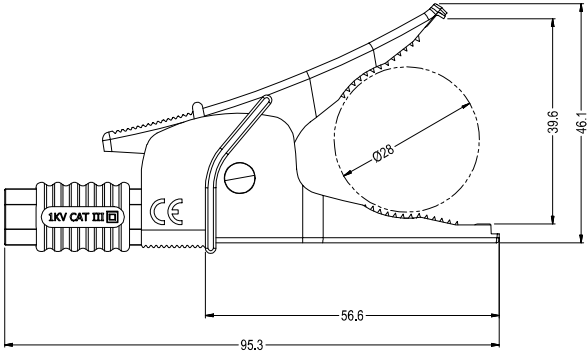

CLIFF

CROC CLIP SETS

FCR79900RB - 1KV CROC CLIP
(RED + BLACK SET)

FCR79910RB - 1KV EXTENDED CROC CLIP
(RED + BLACK SET)

EN61010 1KV CAT III compliant Croc Clip. Current rating 20A.

1KV Crocodile Clip

4mm Socket at rear accepts Shrouded Plugs

1KV Extended Crocodile Clip

Extended Rear Shroud version for use with Unshrouded Plugs

FCR7960RB - CRC02 CROC CLIP
(RED + BLACK SET)

Conforms to IEC 61010-031. Current rating 15A.