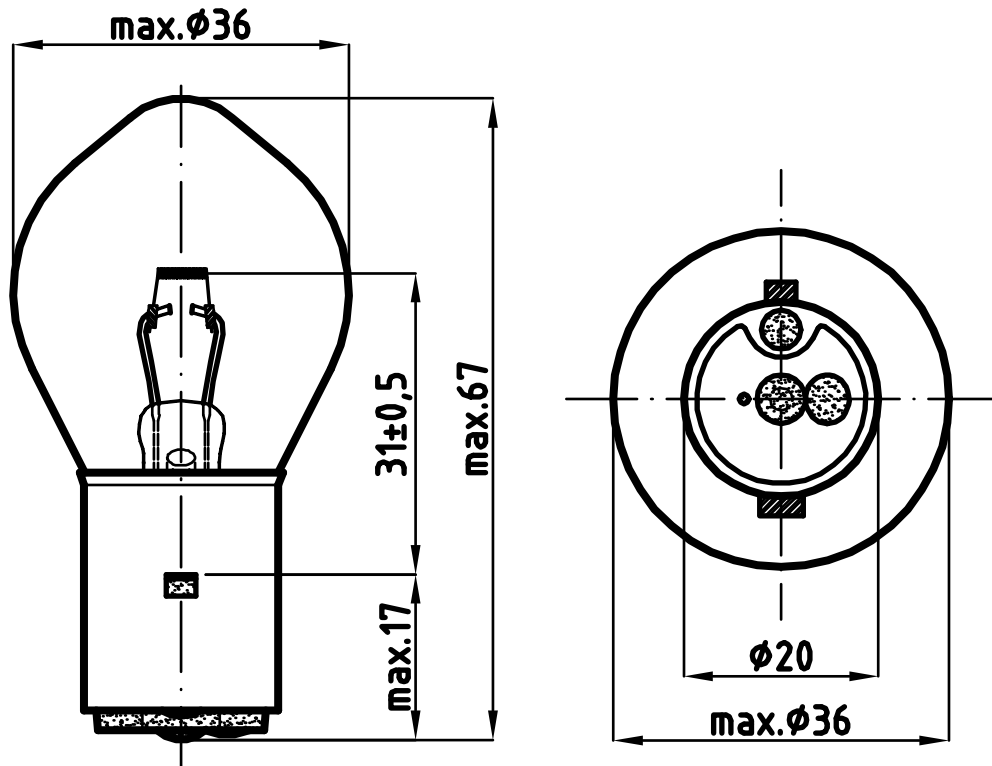

INDUSTRIAL SPECIALTY LIGHTING

Industrial Traffic - Datasheet

TRAFFIC LAMPS - 10V 45W BA20s 2 % IS 4400 HRS

PRODUCT NUMBER	305842482	[]	Tol.
VOLTAGE	10	V	
WATTAGE	45	W	± 8
LUMEN OUTPUT	600	LM	
LUMEN PRO WATT	13.3	LM/W	
AVERAGE LIFE	6000	H	
BASE	BA20s	/	
REMARKS	SIG 1259U		
BRAND	DR. FISCHER		