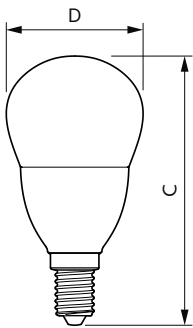

## Mechanical and Housing

Bulb Finish	Frosted
Bulb Shape	P48 [P 48mm]

## Dimensional drawing

Product	D	C
CorePro lustre ND 7-60W E14 827 P48 FR	48 mm	93 mm