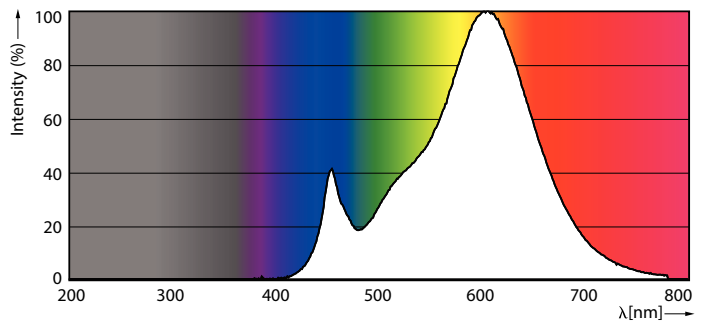

Spectral Power Distribution Colour - CorePro lustre ND 7-60W E14 827 P48 FR