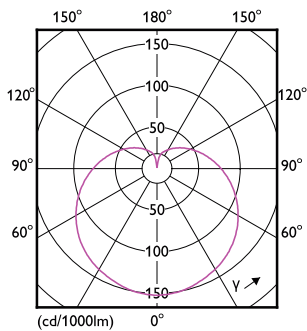

Photometric data

Light Distribution Diagram - CorePro lustre ND 7-60W E14 827 P48 FR