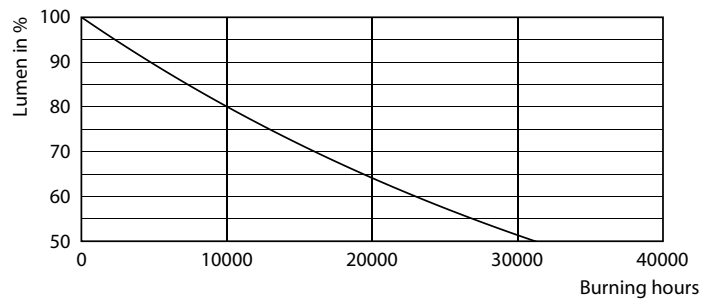

Lumen Maintenance Diagram - CorePro lustre ND 7-60W E14 827 P48 FR