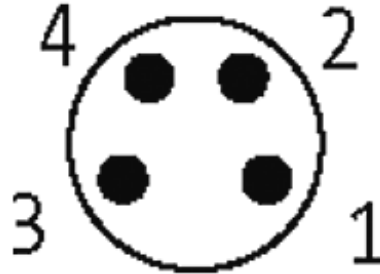

M8 female 90° snap-in with cable

PVC 4x0.25 ye UL/CSA 3m

M8
Female 90°
4-pole
Snap In

Plastic housings with good resistance against chemicals and oils. The resistance to aggressive media should be individually tested for your application. Further details on request.

[Link to Product](#)**Illustration**

Female

Product may differ from Image