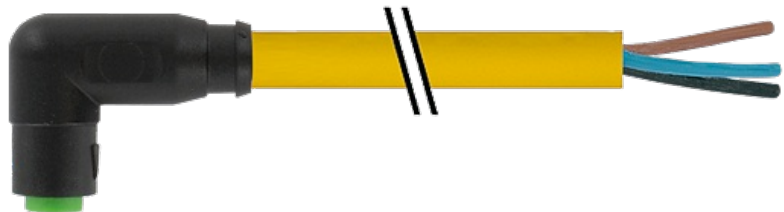

M8 female 90° snap-in with cable

PVC 4x0.25 ye UL/CSA 3m

M8
Female 90°
4-pole
Snap In

Plastic housings with good resistance against chemicals and oils. The resistance to aggressive media should be individually tested for your application. Further details on request.

[Link to Product](#)**Illustration**

Female

Product may differ from Image