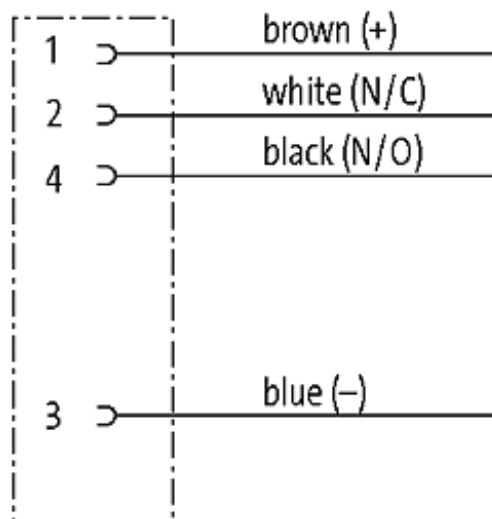

M8 female 90° snap-in with cable

PVC 4x0.25 ye UL/CSA 3m

M8
Female 90°
4-pole
Snap In

Plastic housings with good resistance against chemicals and oils. The resistance to aggressive media should be individually tested for your application. Further details on request.

[Link to Product](#)**Illustration**

Female

Product may differ from Image