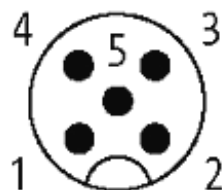

M12 male 0° / M12 female 90° shielded

PUR 5x0.34 shielded bk UL/CSA+drag chain 2,5m

Male straight to female 90°
M12 - M12, 5-pole

Plastic housings with good resistance against chemicals and oils. The resistance to aggressive media should be individually tested for your application. Further details on request. Further cable lengths on request.

[Link to Product](#)

Illustration

Male

Female

Product may differ from Image