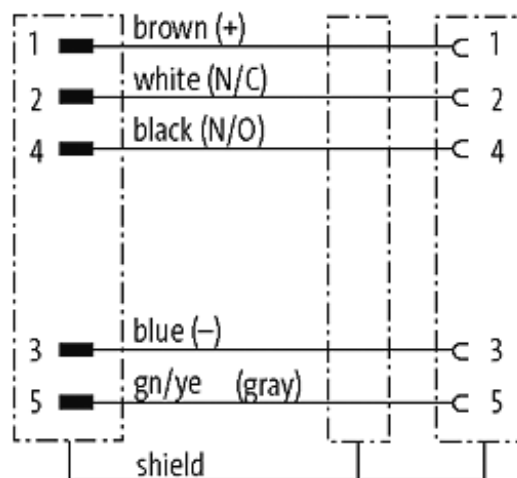

M12 male 0° / M12 female 90° shielded

PUR 5x0.34 shielded bk UL/CSA+drag chain 2,5m

Male straight to female 90°
M12 - M12, 5-pole

Plastic housings with good resistance against chemicals and oils. The resistance to aggressive media should be individually tested for your application. Further details on request. Further cable lengths on request.

[Link to Product](#)

Illustration

Male

Female

Product may differ from Image