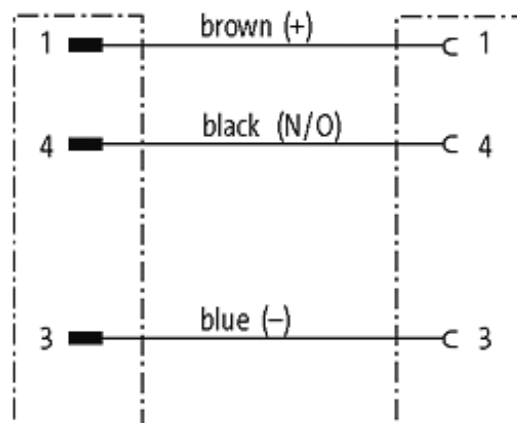

**M12 MALE 0° / M8 FEMALE 0°**

PUR 3x0.25 GRAY, 2m

Male straight to female straight  
M12 - M8, 3-pole

Plastic housings with good resistance against chemicals and oils. The resistance to aggressive media should be individually tested for your application. Further details on request. Further cable lengths on request.

[Link to Product](#)**Illustration**

Male

Female

Product may differ from Image