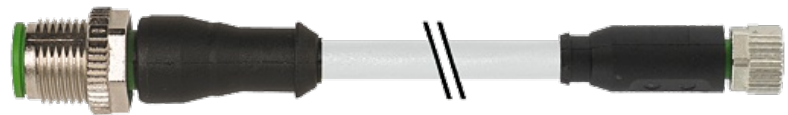

**M12 MALE 0° / M8 FEMALE 0°**

PUR 3x0.25 GRAY, 2m

Male straight to female straight  
M12 - M8, 3-pole

Plastic housings with good resistance against chemicals and oils. The resistance to aggressive media should be individually tested for your application. Further details on request. Further cable lengths on request.

[Link to Product](#)**Illustration**

Male

Female

Product may differ from Image

### Technical Data

|                               |   |
|-------------------------------|---|
| Operating voltage             | max. 60 V AC/DC   |
| Operating current per contact | max. 4 A  |
| Locking of ports              | Screw thread M8/M12 × 1 mm (recommended torque 0.4/0.6 Nm), self-securing |
| Protection                    | IP67 inserted and tightened (EN 60529)                                    |