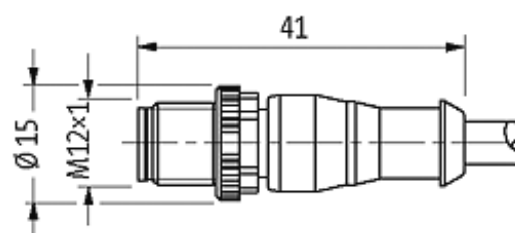

**M12 MALE 0° / M8 FEMALE 0°**

PUR 3x0.25 GRAY, 2m

Male straight to female straight  
M12 - M8, 3-pole

Plastic housings with good resistance against chemicals and oils. The resistance to aggressive media should be individually tested for your application. Further details on request. Further cable lengths on request.

[Link to Product](#)**Illustration**

Male

Female

Product may differ from Image

### Technical Data

|                               |   |
|-------------------------------|---|
| Operating voltage             | max. 60 V AC/DC   |
| Operating current per contact | max. 4 A  |
| Locking of ports              | Screw thread M8/M12 × 1 mm (recommended torque 0.4/0.6 Nm), self-securing |
| Protection                    | IP67 inserted and tightened (EN 60529)                                    |