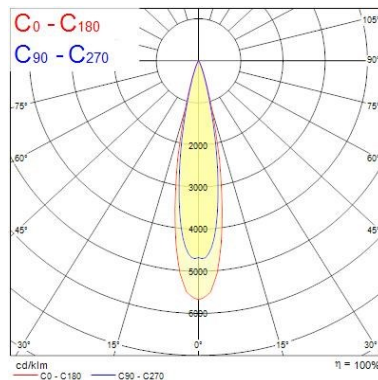

Lenzo Large

LENZO L 28W 2000LM 930 GLB O/B BLACK
0005527

Diffuser finish	Other
Diffuser material	None
Reflector finish	None
Nominal Product Length (mm)	76
Nominal Product Width (mm)	76
Nominal Product Height (mm)	305
Nominal Product Diameter (mm)	76
Weight (kg)	1.95

Packaging

Single packaging type	Carton
Product EAN number	5410288055275
Packaging single length / height (cm)	30.5
Packaging single width (cm)	12.5
Packaging single depth (cm)	8.5
DUN14 (outer)	15410288055272
Units per outer package	6
Packaging outer length / height (cm)	27.5
Packaging outer width (cm)	26.5
Packaging outer depth (cm)	32.0

PHOTOMETRY