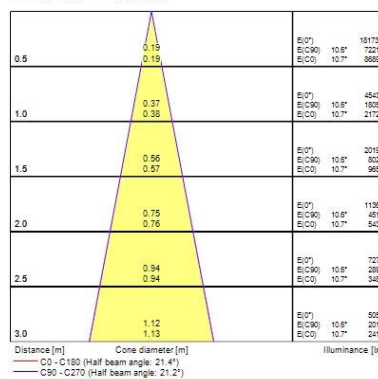

Lenzo Large

LENZO L 28W 2000LM 930 GLB O/B BLACK
0005527

Diffuser finish	Other
Diffuser material	None
Reflector finish	None
Nominal Product Length (mm)	76
Nominal Product Width (mm)	76
Nominal Product Height (mm)	305
Nominal Product Diameter (mm)	76
Weight (kg)	1.95

Packaging

Single packaging type	Carton
Product EAN number	5410288055275
Packaging single length / height (cm)	30.5
Packaging single width (cm)	12.5
Packaging single depth (cm)	8.5
DUN14 (outer)	15410288055272
Units per outer package	6
Packaging outer length / height (cm)	27.5
Packaging outer width (cm)	26.5
Packaging outer depth (cm)	32.0

PHOTOMETRY