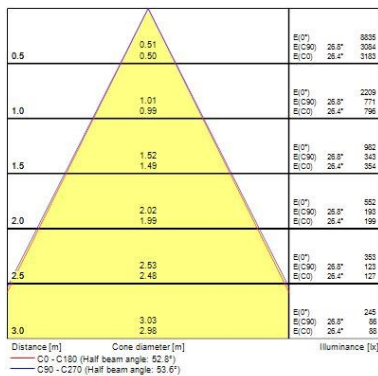

Lenzo Large

LENZO L 28W 2000LM 930 GLB O/B BLACK
0005527

Diffuser finish	Other
Diffuser material	None
Reflector finish	None
Nominal Product Length (mm)	76
Nominal Product Width (mm)	76
Nominal Product Height (mm)	305
Nominal Product Diameter (mm)	76
Weight (kg)	1.95

Packaging

Single packaging type	Carton
Product EAN number	5410288055275
Packaging single length / height (cm)	30.5
Packaging single width (cm)	12.5
Packaging single depth (cm)	8.5
DUN14 (outer)	15410288055272
Units per outer package	6
Packaging outer length / height (cm)	27.5
Packaging outer width (cm)	26.5
Packaging outer depth (cm)	32.0

PHOTOMETRY