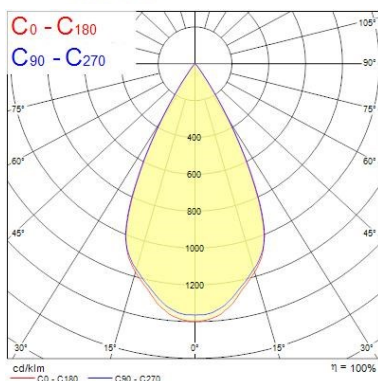

Lenzo Large

LENZO L 28W 2000LM 930 GLB O/B BLACK
0005527

Diffuser finish	Other
Diffuser material	None
Reflector finish	None
Nominal Product Length (mm)	76
Nominal Product Width (mm)	76
Nominal Product Height (mm)	305
Nominal Product Diameter (mm)	76
Weight (kg)	1.95

Packaging

Single packaging type	Carton
Product EAN number	5410288055275
Packaging single length / height (cm)	30.5
Packaging single width (cm)	12.5
Packaging single depth (cm)	8.5
DUN14 (outer)	15410288055272
Units per outer package	6
Packaging outer length / height (cm)	27.5
Packaging outer width (cm)	26.5
Packaging outer depth (cm)	32.0

PHOTOMETRY