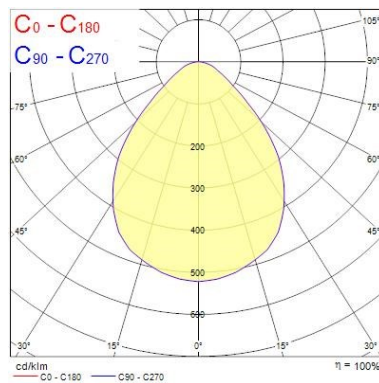

Optix Recessed 600x600 Medium Output

OPTIX RECESSED 600x600 2L 3000K WHT DALI
2023573

Max. Luminaires per 16A B Breaker	22
Max. Luminaires per 20A B Breaker	27

Lifetime data

Lifespan L70 B50	120000
Lifespan L80 B20	107500
Lifespan L90 B10	48500

Physical data

Housing colour	RAL 9016 - Traffic white / Bezel
IP rating	IP20
IK rating	IK07
Diffuser finish	Matt/satinized
Diffuser material	PC Polycarbonate
Nominal Product Length (mm)	596
Nominal Product Width (mm)	596
Nominal Product Height (mm)	38
Weight (kg)	5.0

Packaging

Single packaging type	Carton
Product EAN number	5025768235735
Packaging single length / height (cm)	62.0
Packaging single width (cm)	6.5
Packaging single depth (cm)	65.0
DUN14 (outer)	05025768235735
Units per outer package	1
Packaging outer length / height (cm)	62.0
Packaging outer width (cm)	6.5
Packaging outer depth (cm)	65.0

PHOTOMETRY