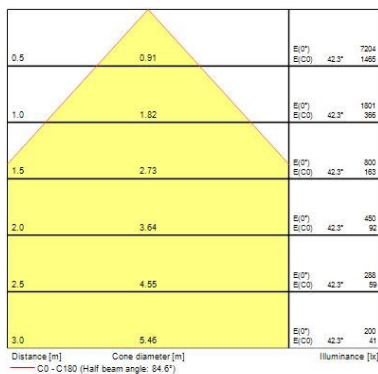

Optix Recessed 600x600 Medium Output

OPTIX RECESSED 600x600 2L 3000K WHT DALI
2023573

Max. Luminaires per 16A B Breaker	22
Max. Luminaires per 20A B Breaker	27

Lifetime data

Lifespan L70 B50	120000
Lifespan L80 B20	107500
Lifespan L90 B10	48500

Physical data

Housing colour	RAL 9016 - Traffic white / Bezel
IP rating	IP20
IK rating	IK07
Diffuser finish	Matt/satinized
Diffuser material	PC Polycarbonate
Nominal Product Length (mm)	596
Nominal Product Width (mm)	596
Nominal Product Height (mm)	38
Weight (kg)	5.0

Packaging

Single packaging type	Carton
Product EAN number	5025768235735
Packaging single length / height (cm)	62.0
Packaging single width (cm)	6.5
Packaging single depth (cm)	65.0
DUN14 (outer)	05025768235735
Units per outer package	1
Packaging outer length / height (cm)	62.0
Packaging outer width (cm)	6.5
Packaging outer depth (cm)	65.0

PHOTOMETRY