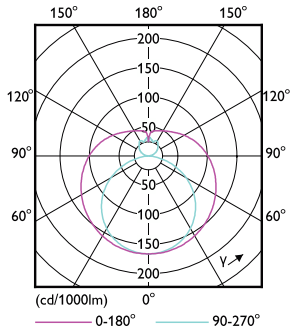

Dimensional drawing

Product	D1	D2	A1	A2	A3
MAS LEDtube VLE 1500mm UO 23W 840 T8	25.8 mm	28 mm	1,498.8 mm	1,505.9 mm	1,513 mm

Photometric data

General uniform lighting - MAS LEDtube VLE 1500mm UO 23W 840 T8

Spectral Power Distribution Colour - MAS LEDtube VLE 1500mm UO 23W 840 T8

General uniform lighting - MAS LEDtube VLE 1500mm UO 23W 840 T8

MASTER Value LEDtube T8

Photometric data

Light Distribution Diagram - MAS LEDtube VLE 1500mm UO 23W 840 T8