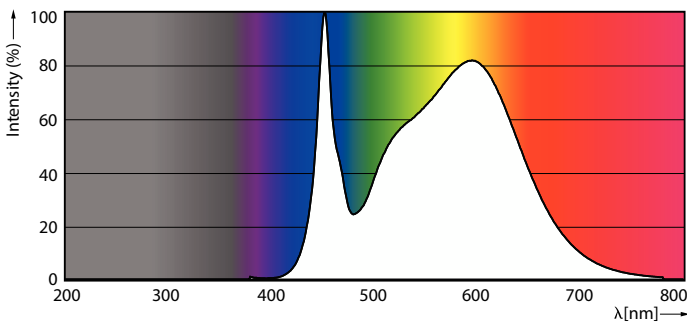

Photometric data

Spectral Power Distribution Colour - MAS LEDtube VLE 1500mm UO 23W 840 T8

General uniform lighting - MAS LEDtube VLE 1500mm UO 23W 840 T8