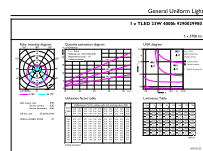

Photometric data

Spectral Power Distribution Colour - MAS LEDtube VLE 1500mm UO 23W 840 T8

General uniform lighting - MAS LEDtube VLE 1500mm UO 23W 840 T8