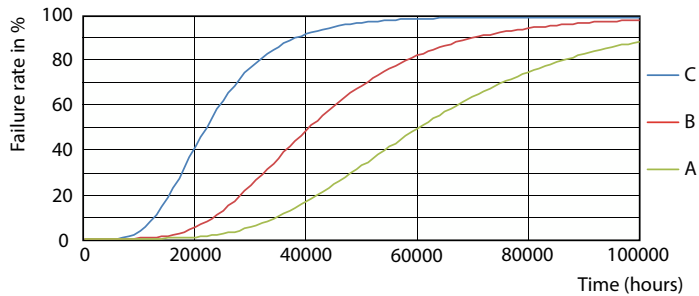

Lifetime

Life Expectancy Diagram - MAS LEDtube VLE 1500mm UO 23W 840 T8