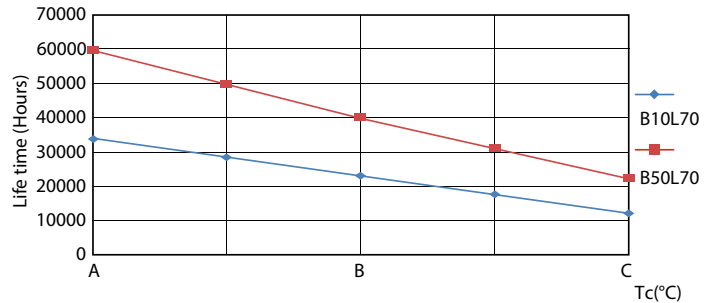

Lifetime

Life Expectancy Diagram - MAS LEDtube VLE 1500mm UO 23W 840 T8