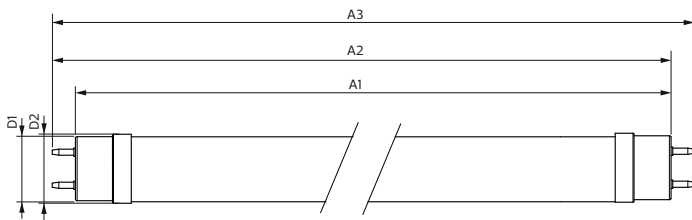

MASTER Value LEDtube T8

Controls and Dimming

Dimmable	No

Mechanical and Housing

Bulb Finish	Frosted
Bulb Material	Glass
Product Length	1,500 mm
Bulb Shape	Tube, double-ended

Approval and Application

Energy Efficiency Class	C
Energy Saving Product	Yes
Approval Marks	RoHS compliance TUV CE marking KEMA Keur certificate
Energy Consumption kWh/1000 h	23 kWh
EPREL Registration Number	1095875

Product Data

Full product code	871951431688100
Order product name	MAS LEDtube VLE 1500mm UO 23W 840 T8
Order code	929002998002
Numerator - Quantity Per Pack	1
Numerator - Packs per outer box	10
Material Nr. (12NC)	929002998002
Full product name	MAS LEDtube VLE 1500mm UO 23W 840 T8
EAN/UPC - Case	8719514316898
EAN/UPC - Product/Case	8719514316881

Dimensional drawing

Product	D1	D2	A1	A2	A3
MAS LEDtube VLE 1500mm UO 23W 840 T8	25.8 mm	28 mm	1,498.8 mm	1,505.9 mm	1,513 mm