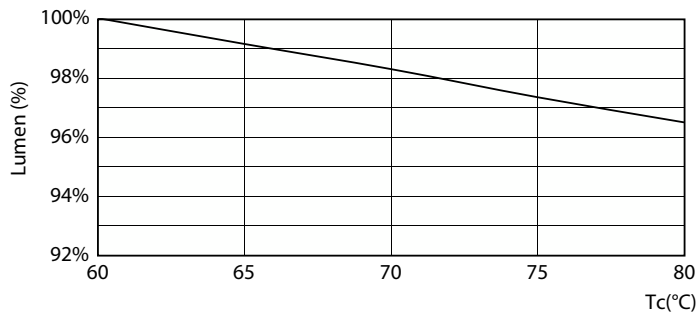

Life Expectancy Diagram - MAS LEDtube VLE 1500mm UO 23W 840 T8

Lumen Maintenance Diagram - MAS LEDtube VLE 1500mm UO 23W 840 T8

Lumen Maintenance Diagram - MAS LEDtube VLE 1500mm UO 23W 840 T8