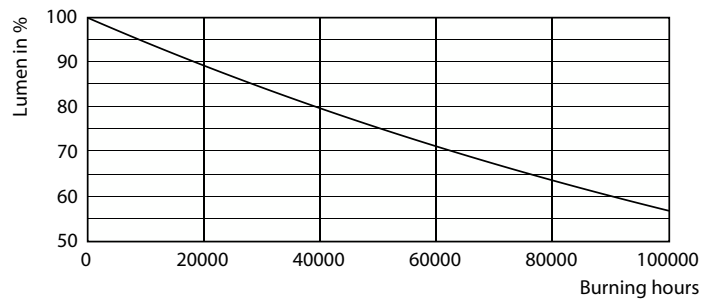

Lumen Maintenance Diagram - MAS LEDtube VLE 1500mm UO 23W 840 T8

Lumen Maintenance Diagram - MAS LEDtube VLE 1500mm UO 23W 840 T8