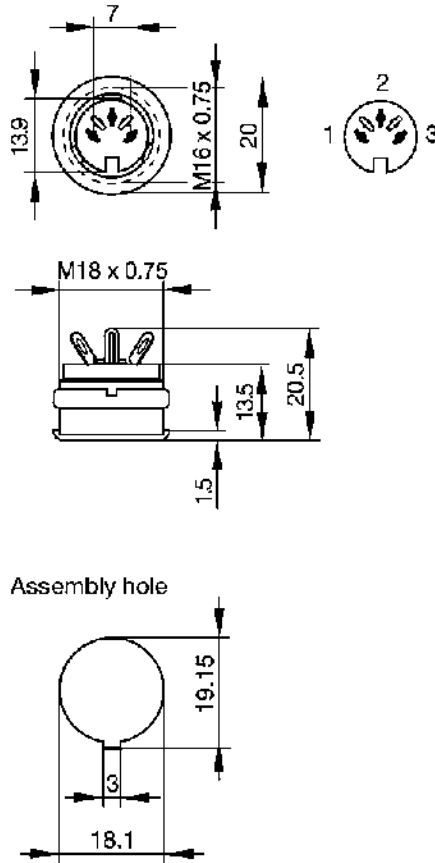

Picture
Drawing

Belden Deutschland GmbH
Im Gewerbepark 2
58579 Schalksmühle
Germany
Phone: +49 7127/14-1806
E-Mail: icos-sales@belden.com

The information published in the websites has been compiled as carefully as possible. It is subject to alteration without notice in technical as well as in price-related/commercial respect.