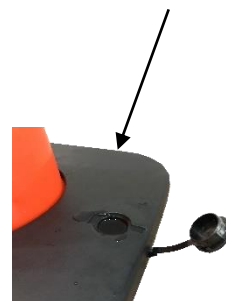

Specifications :

- Flexible cone with reflective strips class 2
- Ideal for outdoor use thanks to the waterproof housing
- Strap 2 m long by 5 cm long
- Ballast base to stabilize the cone (RCBASEVD)