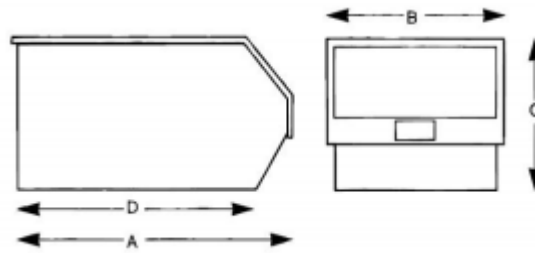

### Mechanical Specifications

<b>Volume</b>	0.46 litres
<b>Maximum Container Stack Height</b>	7mm
<b>Maximum Stack Load Capacity</b>	12kg
<b>Weight</b>	40kg

External dimensions		
<b>Dimension</b>	376mm x 419mm x 180mm	
<b>Depth</b>	376mm	(Overall)
<b>Width</b>	419mm	(Overall)
<b>Height</b>	180mm	(Overall)
<b>Base Length</b>	310mm	(Overall)

Internal dimensions	
Dimension	350mm x 378mm x 164mm
Depth	350mm
Width	378mm
Height	164mm
Base Length	395mm

### Approvals

Compliance/Certifications	BS IEC 61340-5-1:2007
---------------------------	-----------------------

All Dimensions in mm	SIZE 1	SIZE 2	SIZE 3	SIZE 4	SIZE 5	SIZE 6	SIZE 7
(A) Overall Length	90	167	240	350	350	376	510
(B) Overall Width	100	101	150	205	205	419	315
(C) Overall Height	50	76	130	130	181	180	200
(D) Overall Base Length	64	143	200	300	300	310	450
(A) Internal Length	80	154	223	330	330	350	470
(B) Internal Width	88	88	128	179	177	378	270
(C) Internal Height	42	63	120	117	167	164	188
(D) Internal Base Length	65	131	188	287	287	295	435
Volumes (Litres)	0.46	1.27	4.6	9.1	12.8	28.3	31.4
Maximum Container Stack Height – (See Details Opposite)	7	5	4	6	4	8	6
Maximum Stack Load Capacity (kg)	12	12	30	36	45	60	42