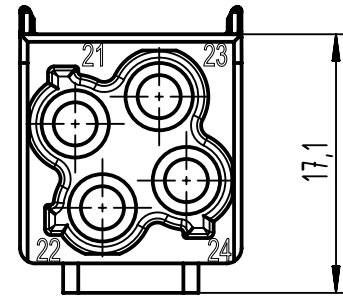

A

B

C

D

	All rights reserved Department EL PD	All Dimensions in mm Original Size DIN A4		Scale 2:1	Free size tol.		Ref.
		Created by MOELLERLI	Inspected by RUETERA	Standardisation SAP_WFRT	Date 2022-08-09	State Final Release	
HARTING D-32339 Espelkamp		Title Han Domino EE cube, crimp (F.2)			Doc-Key / ECM-Nr. 100955916/UGD/001/C 500000222895		Rev. C
		Type TB	Number 09 14 904 2101		Page 1/1		