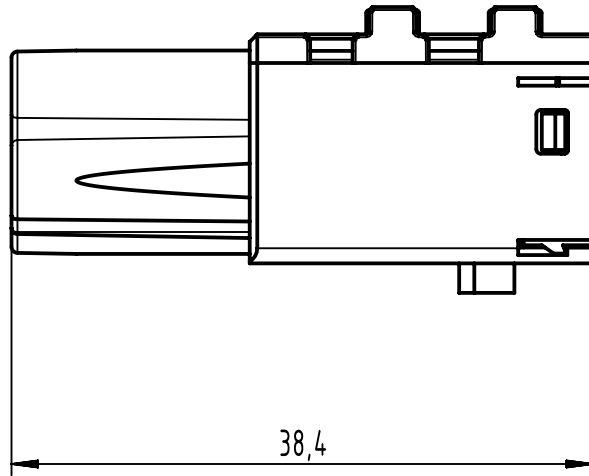

A

B

C

D

	All rights reserved Department EL PD	All Dimensions in mm Original Size DIN A4		Scale 2:1	Free size tol.		Ref.
		Created by MOELLERLI	Inspected by RUETERA	Standardisation SAP_WFRT	Date 2022-08-09	State Final Release	
HARTING D-32339 Espelkamp		Title Han Domino EE cube, crimp (F.2)			Doc-Key / ECM-Nr. 100955916/UGD/001/C 500000222895		Rev. C
		Type TB	Number 09 14 904 2101		Page 1/1		