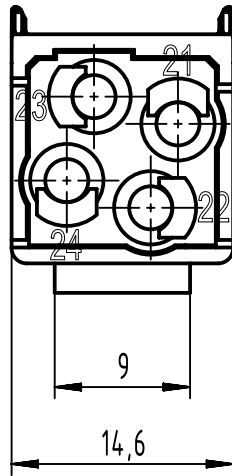

A

B

C

D

	All rights reserved Department EL PD	All Dimensions in mm Original Size DIN A4		Scale 2:1	Free size tol.		Ref.
		Created by MOELLERLI	Inspected by RUETERA	Standardisation SAP_WFRT	Date 2022-08-09	State Final Release	
HARTING D-32339 Espelkamp		Title Han Domino EE cube, crimp (F.2)			Doc-Key / ECM-Nr. 100955916/UGD/001/C 500000222895		Rev. C
		Type TB	Number 09 14 904 2101		Page 1/1		