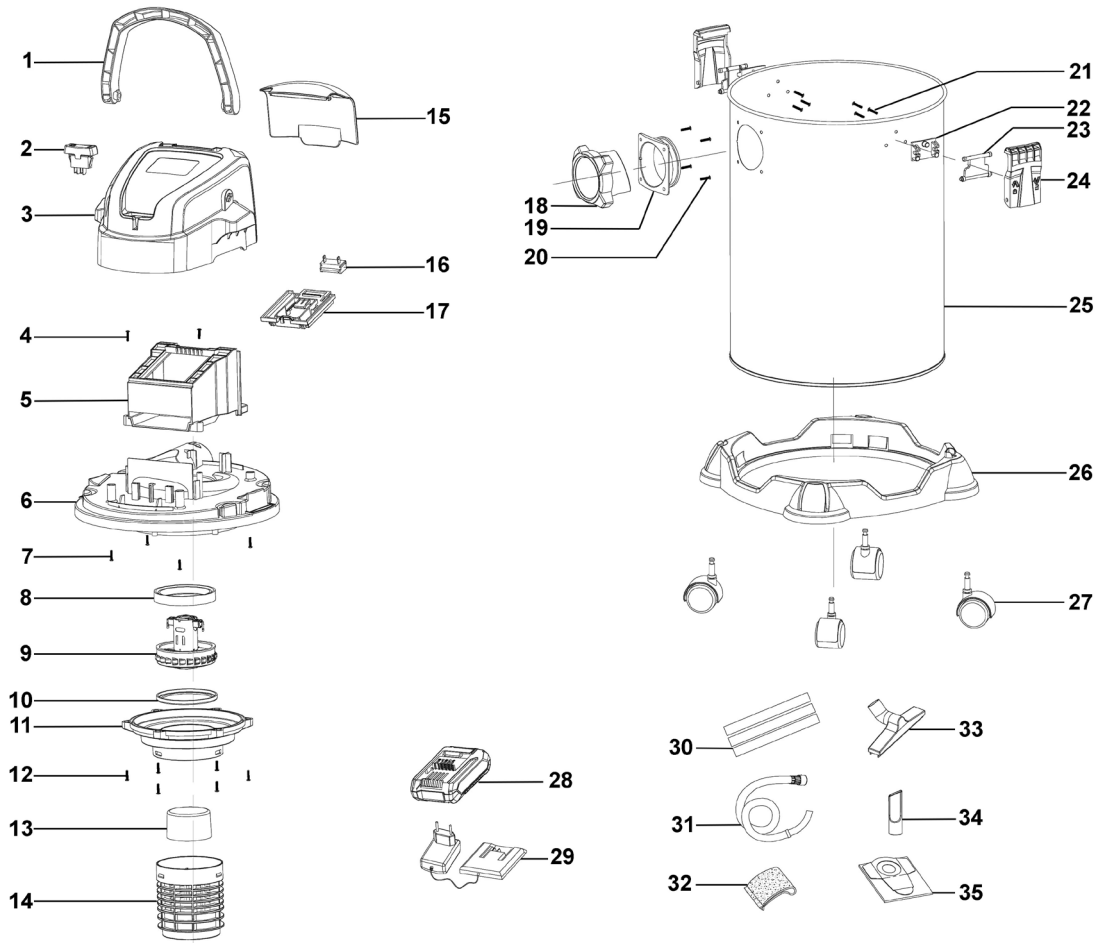

Parts Information:
Vacuum Cleaner Cordless Wet & Dry 20ltr
20V - Body Only
Model No: PC20SD20V

Item	Part No.	Description
1	PC20SD20V.01	Top Handle
2	PC20SD20V.02	Main Switch
3	PC20SD20V.03	Top Cover / Top Cover
4	PC200SDV3.105	Rd Head S/T Screw M4 x 16 Flange Head
5	PC20SD20V.05	Battery Pack Compartment
6	PC20SD20V.06	Upper Motor Base
7	PC200SDV3.105	Rd Head S/T Screw M4 x 16 Flange Head
8	PC20SD20V.08	Seal Ring (Upper)
9	PC20SD20V.09	Motor
10	PC20SD20V.10	Seal Ring (Lower)
11	PC20SD20V.11	Lower Motor Base
12	PC200SDV3.105	Rd Head S/T Screw M4 x 16 Flange Head
13	PC20SD20V.13	Float
14	PC20SD20V.14	Filter Support
15	PC20SD20V.15	Transparent Cover
16	PC20SD20V.16	Battery Connection
17	PC20SD20V.17	Battery Support
18	PC20SD20V.18	Hose Inlet
19	PC20SD20V.19	Hose Inlet Base

Item	Part No.	Description
20	PC200SDV3.105	Rd Head S/T Screw M4 x 16 Flange Head
21	PC200SDV3.105	Rd Head S/T Screw M4 x 16 Flange Head
22	PC20SD20V.22	Tank Clip Base
23	PC20SD20V.23	Tank Clip Support
24	PC20SD20V.24	Tank Clip
25	PC20SD20V.25	Tank 20ltr
26	PC20SD20V.26	Base for Tank
27	PC20SD20V.27	Universal Wheel
28	CP20VBP2	Power Tool Battery 20V 2Ah Lithium-ion (not included)
--	CP20VBP4	Power Tool Battery 20V 4Ah Lithium-ion (not included)
29	CP20VMC	Battery Charger 20V Lithium-ion (not included)
30	PC20SD20V.30	Suction Tube
31	PC20SD20V.31	Hose
32	PC20SD20VFF10	Foam Filter for PC20SD20V Pack of 10
33	PC20SD20V.33	Floor Brush
34	PC20SD20V.34	Crevice Nozzle
35	PC20SD20VCF	Bag Filter for PC20SD20V Pack of 5