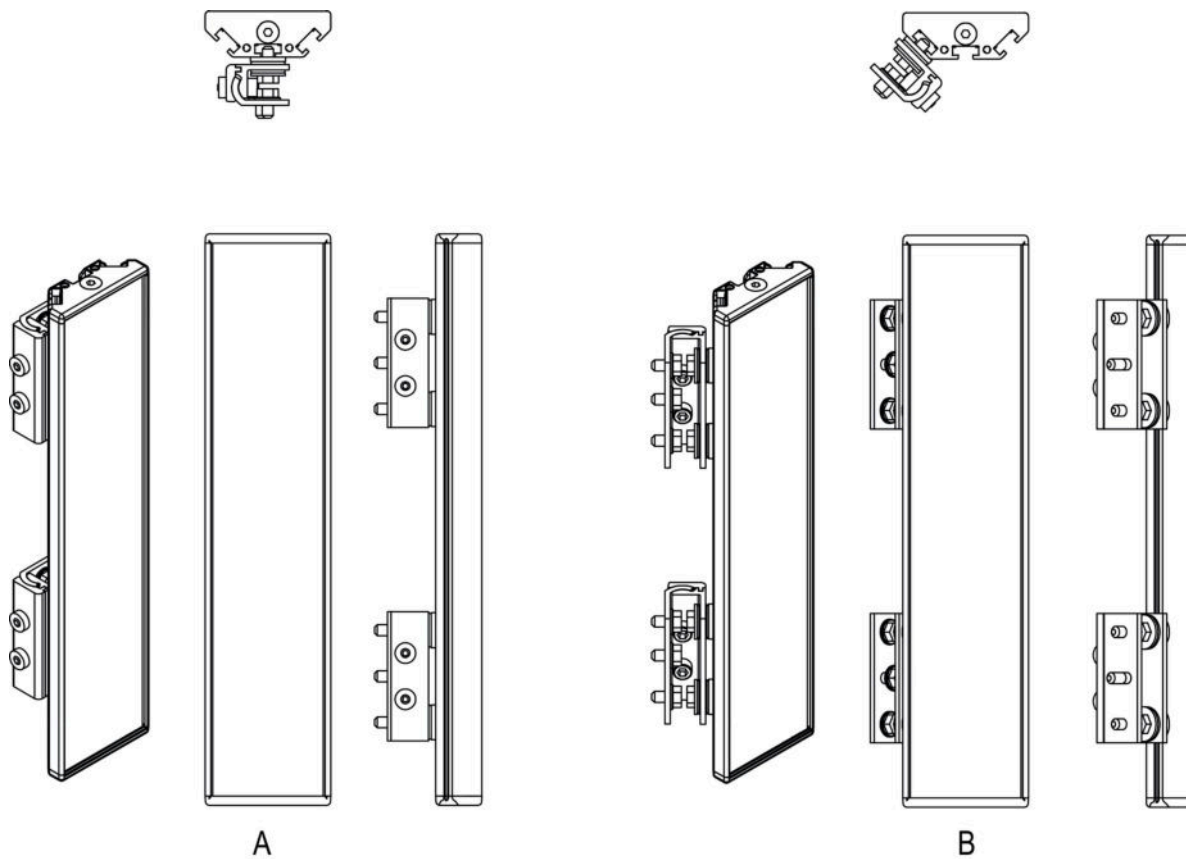

Mechanical data

Dimension (W x H x L)	25 mm x 68 mm x 970 mm
Net weight	1,720 g
Housing color	Yellow, RAL 1021
Type of fastening	Groove mounting Swivel mount
Suitable for sensor	MLC 500, MLC 300 safety light curtains
Protected field height up to	900 mm
Mirror length	960 mm

Mounting distances

A Max. 500 mm

Mounting with BT-UM60 standard bracket

- A Lateral
- B Rear side
- C Adjustable at an angle (0 - 90°)

Mounting with BT-SSD swiveling mounting bracket

- A Rear side
- B Lateral 45°