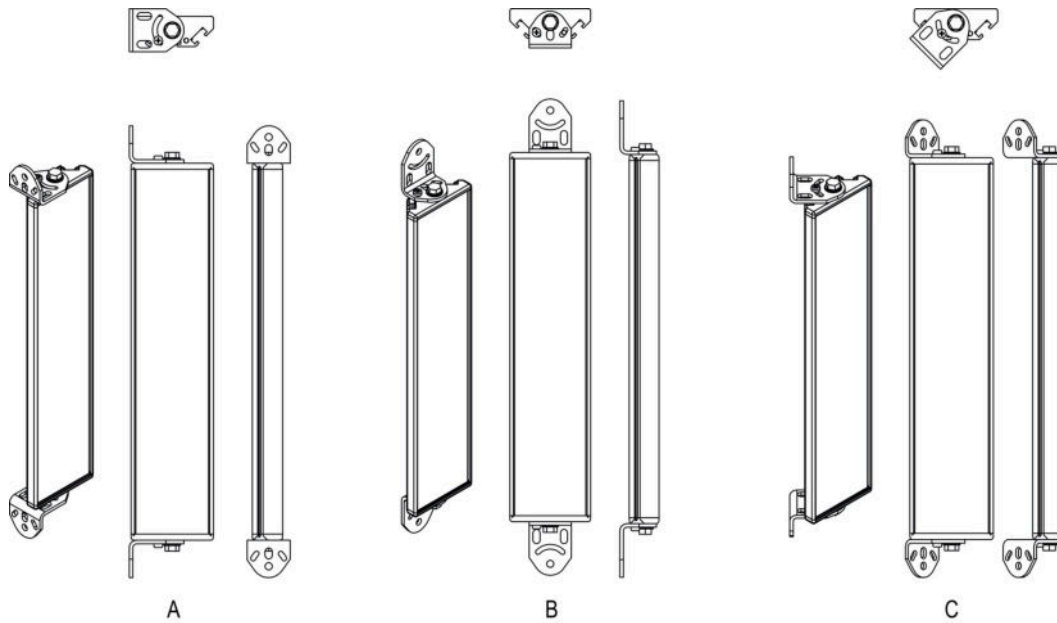

Mechanical data

Dimension (W x H x L)	25 mm x 68 mm x 970 mm
Net weight	1,720 g
Housing color	Yellow, RAL 1021
Type of fastening	Groove mounting Swivel mount
Suitable for sensor	MLC 500, MLC 300 safety light curtains
Protected field height up to	900 mm
Mirror length	960 mm

Classification

Customs tariff number	70099200
eCl@ss 8.0	27279207
eCl@ss 9.0	27273605
ETIM 5.0	EC002467
ETIM 6.0	EC002467

Dimensioned drawings

All dimensions in millimeters

Mirror

L Length = 970 mm
 SL Mirror length = 960 mm

Mounting distances

A Max. 500 mm

Mounting with BT-UM60 standard bracket

- A Lateral
- B Rear side
- C Adjustable at an angle (0 - 90°)

Mounting with BT-SSD swiveling mounting bracket

- A Rear side
- B Lateral 45°