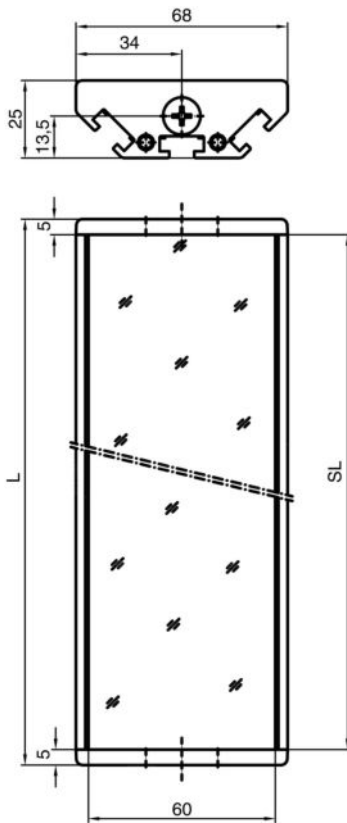

Figure can vary

Part no.: 529609
UM60-900
Deflecting mirror

Contents

- Technical data
- Dimensioned drawings

Part no.: 529609 – UM60-900 – Deflecting mirror

Technical data

Basic data

Series	UM
Type, columns and mirrors	Deflecting mirror

Mechanical data

Dimension (W x H x L)	25 mm x 68 mm x 970 mm
Net weight	1,720 g
Housing color	Yellow, RAL 1021
Type of fastening	Groove mounting Swivel mount
Suitable for sensor	MLC 500, MLC 300 safety light curtains
Protected field height up to	900 mm
Mirror length	960 mm

Classification

Customs tariff number	70099200
eCl@ss 8.0	27279207
eCl@ss 9.0	27273605
ETIM 5.0	EC002467
ETIM 6.0	EC002467

Dimensioned drawings

All dimensions in millimeters

Mirror

L Length = 970 mm
 SL Mirror length = 960 mm

Mounting distances

A Max. 500 mm

Mounting with BT-UM60 standard bracket

- A Lateral
- B Rear side
- C Adjustable at an angle (0 - 90°)

Mounting with BT-SSD swiveling mounting bracket

- A Rear side
- B Lateral 45°