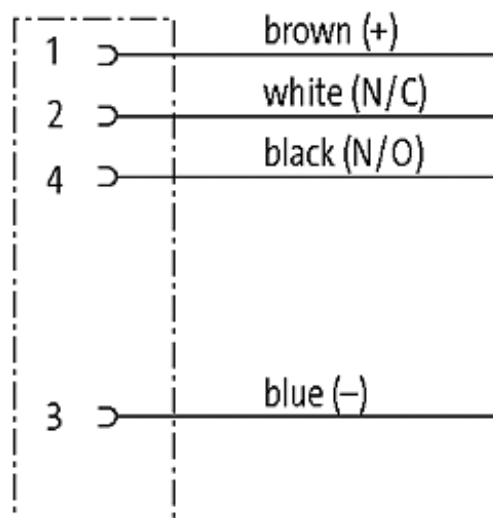

M8 female 90° snap-in with cable

PUR 4x0.25 bk UL/CSA+drag chain 15m

M8
Female 90°
4-pole
Snap In

Plastic housings with good resistance against chemicals and oils. The resistance to aggressive media should be individually tested for your application. Further details on request.

[Link to Product](#)**Illustration**

Female

Product may differ from Image