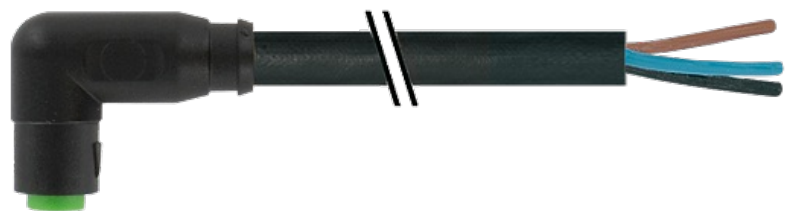

M8 female 90° snap-in with cable

PUR 4x0.25 bk UL/CSA+drag chain 15m

M8
Female 90°
4-pole
Snap In

Plastic housings with good resistance against chemicals and oils. The resistance to aggressive media should be individually tested for your application. Further details on request.

[Link to Product](#)**Illustration**

Female

Product may differ from Image