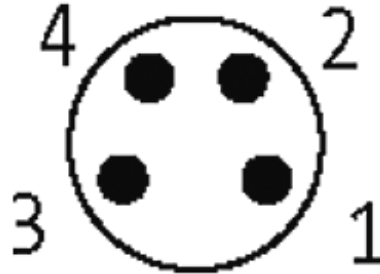

M8 female 90° snap-in with cable

PUR 4x0.25 bk UL/CSA+drag chain 15m

M8
Female 90°
4-pole
Snap In

Plastic housings with good resistance against chemicals and oils. The resistance to aggressive media should be individually tested for your application. Further details on request.

[Link to Product](#)**Illustration**

Female

Product may differ from Image