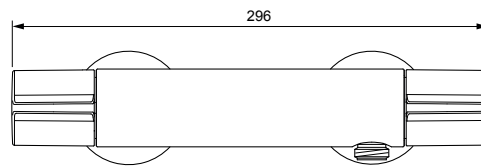

Produced from: Jan. 2022

Thermostat with
function desinfection

Pos.	Description	Part-Number	Qty.	Pos.	Description	Part-Number	Qty.
1	Handle for Temp. cpl.	A 861 195 AA	1 Set	13	Strainer (screen)	A 962 595 NU	2 pcs
2	Handle cap + screw	A 962 149 AA*	1 pcs	14	S-Connector complete	A 960 916 AA	2 Set
3	Temp. adjustment cpl.	A 963 427 NU	1 Set	15	Srew M4	A 961 337 NU	1 pcs
4	Thermostatic Cartridge	A 962 229 NU	1 pcs	* Universal-Set (not all parts needed)			
5	Volume control handle cpl.	A 861 196 AA	1 Set				
6	Handle insert + stopring	A 963 432 NU	1 Set				
7	Cartridge G1/2 180° le.op.	A 963 245 NU	1 pcs				
8	Nipple complete G1/2	A 861 498 NU	1 pcs				
9	O - Ring Ø 14 x 1,78	A 962 605 NU	2 pcs				
10	O - ring Ø 17 x 2	A 961 810 NU	2 pcs				
11	Non-return valve (Hot water)	F 960 942 NU	1 pcs				
12	Non-return valve (Cold water)	N 042 977 NU	1 pcs				

Produced from: April 2021 - Jan. 2022

Thermostat with
function desinfection

Pos.	Description	Part-Number	Qty.	Pos.	Description	Part-Number	Qty.
1	Handle for Temp. cpl.	A 861 195 AA	1 Set	13	Strainer (screen)	A 962 595 NU	2 pcs
2	Handle cap + screw	A 962 149 AA*	1 pcs	14	S-Connector complete	A 960 916 AA	2 Set
3	Temp. adjustment cpl.	A 963 427 NU	1 Set	15	Screw M4	A 961 337 NU	1 pcs
4	Thermostatic Cartridge	A 962 229 NU	1 pcs	* Universal-Set (not all parts needed)			
5	Volume control handle cpl.	A 861 196 AA	1 Set				
6	Handle insert + stopring	A 963 432 NU	1 Set				
7	Cartridge G1/2 180° le.op.	A 963 245 NU	1 pcs				
8	Nipple complete G1/2	A 861 498 NU	1 pcs				
9	O - Ring Ø 14 x 1,78	A 962 605 NU	2 pcs				
10	O - ring Ø 17 x 2	A 961 810 NU	2 pcs				
11	Non-return valve (Hot water)	F 960 942 NU	1 pcs				
12	Non-return valve (Cold water)	N 042 977 NU	1 pcs				