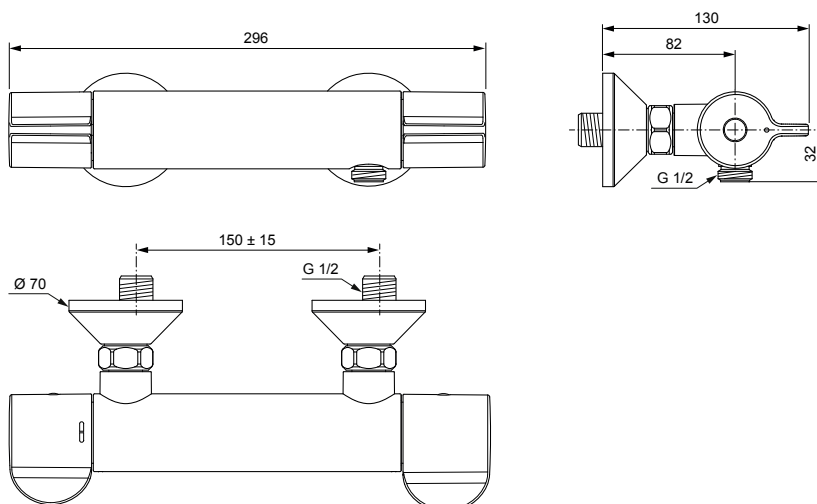

Produced from: April 2021 - Jan. 2022

Thermostat with
function desinfection

Pos.	Description	Part-Number	Qty.	Pos.	Description	Part-Number	Qty.
1	Handle for Temp. cpl.	A 861 195 AA	1 Set	13	Strainer (screen)	A 962 595 NU	2 pcs
2	Handle cap + screw	A 962 149 AA*	1 pcs	14	S-Connector complete	A 960 916 AA	2 Set
3	Temp. adjustment cpl.	A 963 427 NU	1 Set	15	Screw M4	A 961 337 NU	1 pcs
4	Thermostatic Cartridge	A 962 229 NU	1 pcs	* Universal-Set (not all parts needed)			
5	Volume control handle cpl.	A 861 196 AA	1 Set				
6	Handle insert + stopring	A 963 432 NU	1 Set				
7	Cartridge G1/2 180° le.op.	A 963 245 NU	1 pcs				
8	Nipple complete G1/2	A 861 498 NU	1 pcs				
9	O - Ring Ø 14 x 1,78	A 962 605 NU	2 pcs				
10	O - ring Ø 17 x 2	A 961 810 NU	2 pcs				
11	Non-return valve (Hot water)	F 960 942 NU	1 pcs				
12	Non-return valve (Cold water)	N 042 977 NU	1 pcs				

Produced from: April 2017 - March 2021

Thermostat with function desinfection

Pos.	Description	Part-Number	Qty.	Pos.	Description	Part-Number	Qty.
1	Handle for Temp. cpl.	A 861 195 AA	1 Set	14	Escutcheon		
2	Handle cap + screw	A 962 149 AA*	1 pcs	15	Coupling nut G3/4 - SW30		
3	Srew M5x5	A 961 095 NU	1 pcs	16	O - Ring Ø 14 x 1,78	A 962 605 NU	2 pcs
4	Knurled head screw M3x30			17	Non-return valve (Hot water)	N 042 977 NU	1 pcs
5	Temp. adjustment cpl.	A 963 427 NU	1 Set	18	Non-return valve (Cold water)	F 960 942 NU	1 pcs
6	Thermostatic Cartridge	A 962 229 NU	1 pcs	19	Lock ring		
7	Repair-Set Cartridge	A 962 230 NU	1 Set	20	Strainer (screen)	A 962 595 NU	2 pcs
8	Volume control handle cpl.	A 861 196 AA	1 Set	21	Escutcheon	A 960 914 AA	1 pcs
9	Handle insert + stopring	A 963 432 NU	1 Set	22	S-Connector		
10	Cartridge G1/2 90° le.op.	A 963 033 NU	1 pcs	23	S-Connector complete	A 960 916 AA	2 Set
11	Body			24	Srew M4	A 961 337 NU	1 pcs
12	O - ring Ø 17 x 2	A 961 810 NU	2 pcs	25	Pin 3x10mm DIN 1474		
13	Nipple complete G1/2	A 861 498 NU	1 pcs				
	Nipple complete G1/2	A 963 651 NU**	1 pcs				