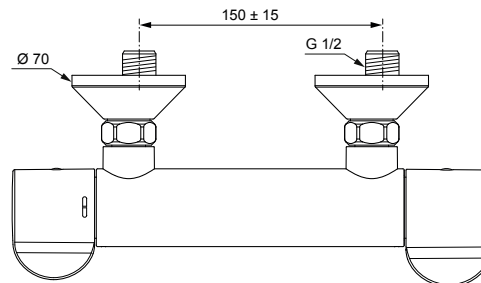

Produced from: Jan. 2022

Thermostat with
function desinfection

Pos.	Description	Part-Number	Qty.	Pos.	Description	Part-Number	Qty.
1	Handle for Temp. cpl.	A 861 195 AA	1 Set	13	Strainer (screen)	A 962 595 NU	2 pcs
2	Handle cap + screw	A 962 149 AA*	1 pcs	14	S-Connector complete	A 960 916 AA	2 Set
3	Temp. adjustment cpl.	A 963 427 NU	1 Set	15	Srew M4	A 961 337 NU	1 pcs
4	Thermostatic Cartridge	A 962 229 NU	1 pcs	* Universal-Set (not all parts needed)			
5	Volume control handle cpl.	A 861 196 AA	1 Set				
6	Handle insert + stopring	A 963 432 NU	1 Set				
7	Cartridge G1/2 180° le.op.	A 963 245 NU	1 pcs				
8	Nipple complete G1/2	A 861 498 NU	1 pcs				
9	O - Ring Ø 14 x 1,78	A 962 605 NU	2 pcs				
10	O - ring Ø 17 x 2	A 961 810 NU	2 pcs				
11	Non-return valve (Hot water)	F 960 942 NU	1 pcs				
12	Non-return valve (Cold water)	N 042 977 NU	1 pcs				

Produced from: April 2017 - March 2021

Thermostat with function desinfection

Pos.	Description	Part-Number	Qty.	Pos.	Description	Part-Number	Qty.
1	Handle for Temp. cpl.	A 861 195 AA	1 Set	14	Escutcheon		
2	Handle cap + screw	A 962 149 AA*	1 pcs	15	Coupling nut G3/4 - SW30		
3	Srew M5x5	A 961 095 NU	1 pcs	16	O - Ring Ø 14 x 1,78	A 962 605 NU	2 pcs
4	Knurled head screw M3x30			17	Non-return valve (Hot water)	N 042 977 NU	1 pcs
5	Temp. adjustment cpl.	A 963 427 NU	1 Set	18	Non-return valve (Cold water)	F 960 942 NU	1 pcs
6	Thermostatic Cartridge	A 962 229 NU	1 pcs	19	Lock ring		
7	Repair-Set Cartridge	A 962 230 NU	1 Set	20	Strainer (screen)	A 962 595 NU	2 pcs
8	Volume control handle cpl.	A 861 196 AA	1 Set	21	Escutcheon	A 960 914 AA	1 pcs
9	Handle insert + stopring	A 963 432 NU	1 Set	22	S-Connector		
10	Cartridge G1/2 90° le.op.	A 963 033 NU	1 pcs	23	S-Connector complete	A 960 916 AA	2 Set
11	Body			24	Srew M4	A 961 337 NU	1 pcs
12	O - ring Ø 17 x 2	A 961 810 NU	2 pcs	25	Pin 3x10mm DIN 1474		
13	Nipple complete G1/2	A 861 498 NU	1 pcs				
	Nipple complete G1/2	A 963 651 NU**	1 pcs				