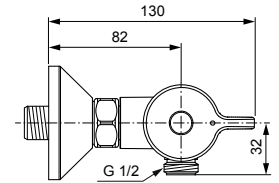

Produced from: Jan. 2022

Thermostat with
function desinfection

Pos.	Description	Part-Number	Qty.	Pos.	Description	Part-Number	Qty.
1	Handle for Temp. cpl.	A 861 195 AA	1 Set	13	Strainer (screen)	A 962 595 NU	2 pcs
2	Handle cap + screw	A 962 149 AA*	1 pcs	14	S-Connector complete	A 960 916 AA	2 Set
3	Temp. adjustment cpl.	A 963 427 NU	1 Set	15	Srew M4	A 961 337 NU	1 pcs
4	Thermostatic Cartridge	A 962 229 NU	1 pcs	* Universal-Set (not all parts needed)			
5	Volume control handle cpl.	A 861 196 AA	1 Set				
6	Handle insert + stopring	A 963 432 NU	1 Set				
7	Cartridge G1/2 180° le.op.	A 963 245 NU	1 pcs				
8	Nipple complete G1/2	A 861 498 NU	1 pcs				
9	O - Ring Ø 14 x 1,78	A 962 605 NU	2 pcs				
10	O - ring Ø 17 x 2	A 961 810 NU	2 pcs				
11	Non-return valve (Hot water)	F 960 942 NU	1 pcs				
12	Non-return valve (Cold water)	N 042 977 NU	1 pcs				

Produced from: April 2021 - Jan. 2022

Thermostat with
function desinfection

Pos.	Description	Part-Number	Qty.	Pos.	Description	Part-Number	Qty.
1	Handle for Temp. cpl.	A 861 195 AA	1 Set	13	Strainer (screen)	A 962 595 NU	2 pcs
2	Handle cap + screw	A 962 149 AA*	1 pcs	14	S-Connector complete	A 960 916 AA	2 Set
3	Temp. adjustment cpl.	A 963 427 NU	1 Set	15	Screw M4	A 961 337 NU	1 pcs
4	Thermostatic Cartridge	A 962 229 NU	1 pcs	* Universal-Set (not all parts needed)			
5	Volume control handle cpl.	A 861 196 AA	1 Set				
6	Handle insert + stopring	A 963 432 NU	1 Set				
7	Cartridge G1/2 180° le.op.	A 963 245 NU	1 pcs				
8	Nipple complete G1/2	A 861 498 NU	1 pcs				
9	O - Ring Ø 14 x 1,78	A 962 605 NU	2 pcs				
10	O - ring Ø 17 x 2	A 961 810 NU	2 pcs				
11	Non-return valve (Hot water)	F 960 942 NU	1 pcs				
12	Non-return valve (Cold water)	N 042 977 NU	1 pcs				