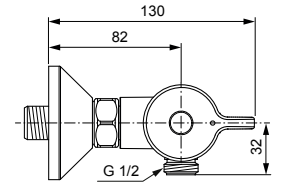

Produced from: Jan. 2022

Thermostat with
function desinfection

Pos.	Description	Part-Number	Qty.	Pos.	Description	Part-Number	Qty.
1	Handle for Temp. cpl.	A 861 195 AA	1 Set	13	Strainer (screen)	A 962 595 NU	2 pcs
2	Handle cap + screw	A 962 149 AA*	1 pcs	14	S-Connector complete	A 960 916 AA	2 Set
3	Temp. adjustment cpl.	A 963 427 NU	1 Set	15	Srew M4	A 961 337 NU	1 pcs
4	Thermostatic Cartridge	A 962 229 NU	1 pcs	* Universal-Set (not all parts needed)			
5	Volume control handle cpl.	A 861 196 AA	1 Set				
6	Handle insert + stopring	A 963 432 NU	1 Set				
7	Cartridge G1/2 180° le.op.	A 963 245 NU	1 pcs				
8	Nipple complete G1/2	A 861 498 NU	1 pcs				
9	O - Ring Ø 14 x 1,78	A 962 605 NU	2 pcs				
10	O - ring Ø 17 x 2	A 961 810 NU	2 pcs				
11	Non-return valve (Hot water)	F 960 942 NU	1 pcs				
12	Non-return valve (Cold water)	N 042 977 NU	1 pcs				

Produced from: April 2021 - Jan. 2022

Thermostat with
function desinfection

Pos.	Description	Part-Number	Qty.	Pos.	Description	Part-Number	Qty.
1	Handle for Temp. cpl.	A 861 195 AA	1 Set	13	Strainer (screen)	A 962 595 NU	2 pcs
2	Handle cap + screw	A 962 149 AA*	1 pcs	14	S-Connector complete	A 960 916 AA	2 Set
3	Temp. adjustment cpl.	A 963 427 NU	1 Set	15	Screw M4	A 961 337 NU	1 pcs
4	Thermostatic Cartridge	A 962 229 NU	1 pcs	* Universal-Set (not all parts needed)			
5	Volume control handle cpl.	A 861 196 AA	1 Set				
6	Handle insert + stopring	A 963 432 NU	1 Set				
7	Cartridge G1/2 180° le.op.	A 963 245 NU	1 pcs				
8	Nipple complete G1/2	A 861 498 NU	1 pcs				
9	O - Ring Ø 14 x 1,78	A 962 605 NU	2 pcs				
10	O - ring Ø 17 x 2	A 961 810 NU	2 pcs				
11	Non-return valve (Hot water)	F 960 942 NU	1 pcs				
12	Non-return valve (Cold water)	N 042 977 NU	1 pcs				