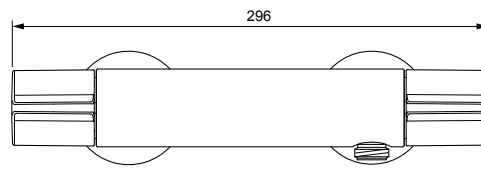

Produced from: Jan. 2022

Thermostat with
function desinfection

Pos.	Description	Part-Number	Qty.	Pos.	Description	Part-Number	Qty.
1	Handle for Temp. cpl.	A 861 195 AA	1 Set	13	Strainer (screen)	A 962 595 NU	2 pcs
2	Handle cap + screw	A 962 149 AA*	1 pcs	14	S-Connector complete	A 960 916 AA	2 Set
3	Temp. adjustment cpl.	A 963 427 NU	1 Set	15	Srew M4	A 961 337 NU	1 pcs
4	Thermostatic Cartridge	A 962 229 NU	1 pcs	* Universal-Set (not all parts needed)			
5	Volume control handle cpl.	A 861 196 AA	1 Set				
6	Handle insert + stopring	A 963 432 NU	1 Set				
7	Cartridge G1/2 180° le.op.	A 963 245 NU	1 pcs				
8	Nipple complete G1/2	A 861 498 NU	1 pcs				
9	O - Ring Ø 14 x 1,78	A 962 605 NU	2 pcs				
10	O - ring Ø 17 x 2	A 961 810 NU	2 pcs				
11	Non-return valve (Hot water)	F 960 942 NU	1 pcs				
12	Non-return valve (Cold water)	N 042 977 NU	1 pcs				

Produced from: April 2021 - Jan. 2022

Thermostat with
function desinfection

Pos.	Description	Part-Number	Qty.	Pos.	Description	Part-Number	Qty.
1	Handle for Temp. cpl.	A 861 195 AA	1 Set	13	Strainer (screen)	A 962 595 NU	2 pcs
2	Handle cap + screw	A 962 149 AA*	1 pcs	14	S-Connector complete	A 960 916 AA	2 Set
3	Temp. adjustment cpl.	A 963 427 NU	1 Set	15	Screw M4	A 961 337 NU	1 pcs
4	Thermostatic Cartridge	A 962 229 NU	1 pcs	* Universal-Set (not all parts needed)			
5	Volume control handle cpl.	A 861 196 AA	1 Set				
6	Handle insert + stopring	A 963 432 NU	1 Set				
7	Cartridge G1/2 180° le.op.	A 963 245 NU	1 pcs				
8	Nipple complete G1/2	A 861 498 NU	1 pcs				
9	O - Ring Ø 14 x 1,78	A 962 605 NU	2 pcs				
10	O - ring Ø 17 x 2	A 961 810 NU	2 pcs				
11	Non-return valve (Hot water)	F 960 942 NU	1 pcs				
12	Non-return valve (Cold water)	N 042 977 NU	1 pcs				