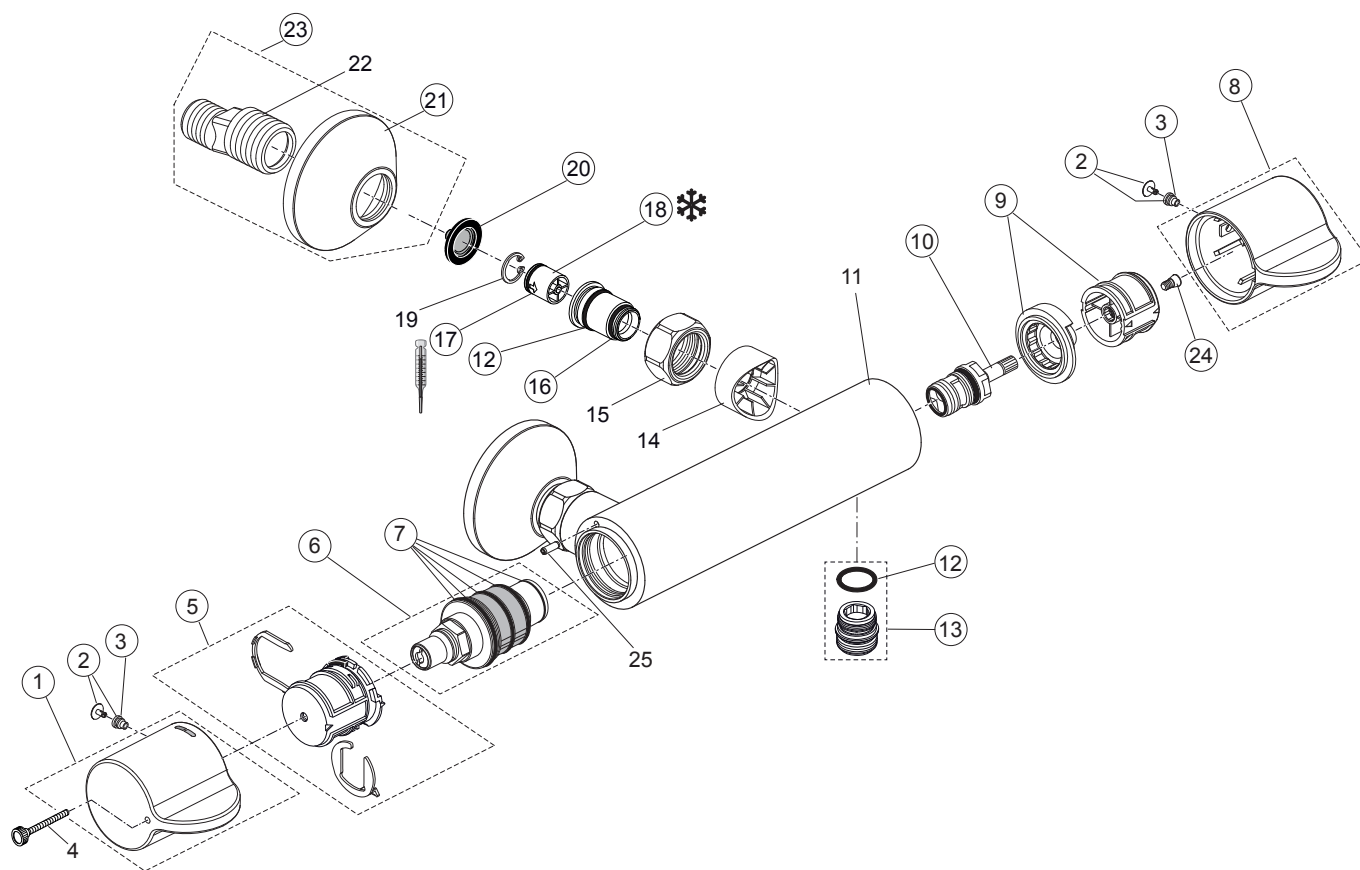

Produced from: April 2021 - Jan. 2022

Thermostat with
function desinfection

Pos.	Description	Part-Number	Qty.	Pos.	Description	Part-Number	Qty.
1	Handle for Temp. cpl.	A 861 195 AA	1 Set	13	Strainer (screen)	A 962 595 NU	2 pcs
2	Handle cap + screw	A 962 149 AA*	1 pcs	14	S-Connector complete	A 960 916 AA	2 Set
3	Temp. adjustment cpl.	A 963 427 NU	1 Set	15	Screw M4	A 961 337 NU	1 pcs
4	Thermostatic Cartridge	A 962 229 NU	1 pcs	* Universal-Set (not all parts needed)			
5	Volume control handle cpl.	A 861 196 AA	1 Set				
6	Handle insert + stopring	A 963 432 NU	1 Set				
7	Cartridge G1/2 180° le.op.	A 963 245 NU	1 pcs				
8	Nipple complete G1/2	A 861 498 NU	1 pcs				
9	O - Ring Ø 14 x 1,78	A 962 605 NU	2 pcs				
10	O - ring Ø 17 x 2	A 961 810 NU	2 pcs				
11	Non-return valve (Hot water)	F 960 942 NU	1 pcs				
12	Non-return valve (Cold water)	N 042 977 NU	1 pcs				

Produced from: April 2017 - March 2021

Thermostat with function desinfection

Pos.	Description	Part-Number	Qty.	Pos.	Description	Part-Number	Qty.
1	Handle for Temp. cpl.	A 861 195 AA	1 Set	14	Escutcheon		
2	Handle cap + screw	A 962 149 AA*	1 pcs	15	Coupling nut G3/4 - SW30		
3	Srew M5x5	A 961 095 NU	1 pcs	16	O - Ring Ø 14 x 1,78	A 962 605 NU	2 pcs
4	Knurled head screw M3x30			17	Non-return valve (Hot water)	N 042 977 NU	1 pcs
5	Temp. adjustment cpl.	A 963 427 NU	1 Set	18	Non-return valve (Cold water)	F 960 942 NU	1 pcs
6	Thermostatic Cartridge	A 962 229 NU	1 pcs	19	Lock ring		
7	Repair-Set Cartridge	A 962 230 NU	1 Set	20	Strainer (screen)	A 962 595 NU	2 pcs
8	Volume control handle cpl.	A 861 196 AA	1 Set	21	Escutcheon	A 960 914 AA	1 pcs
9	Handle insert + stopring	A 963 432 NU	1 Set	22	S-Connector		
10	Cartridge G1/2 90° le.op.	A 963 033 NU	1 pcs	23	S-Connector complete	A 960 916 AA	2 Set
11	Body			24	Srew M4	A 961 337 NU	1 pcs
12	O - ring Ø 17 x 2	A 961 810 NU	2 pcs	25	Pin 3x10mm DIN 1474		
13	Nipple complete G1/2	A 861 498 NU	1 pcs				
	Nipple complete G1/2	A 963 651 NU**	1 pcs				