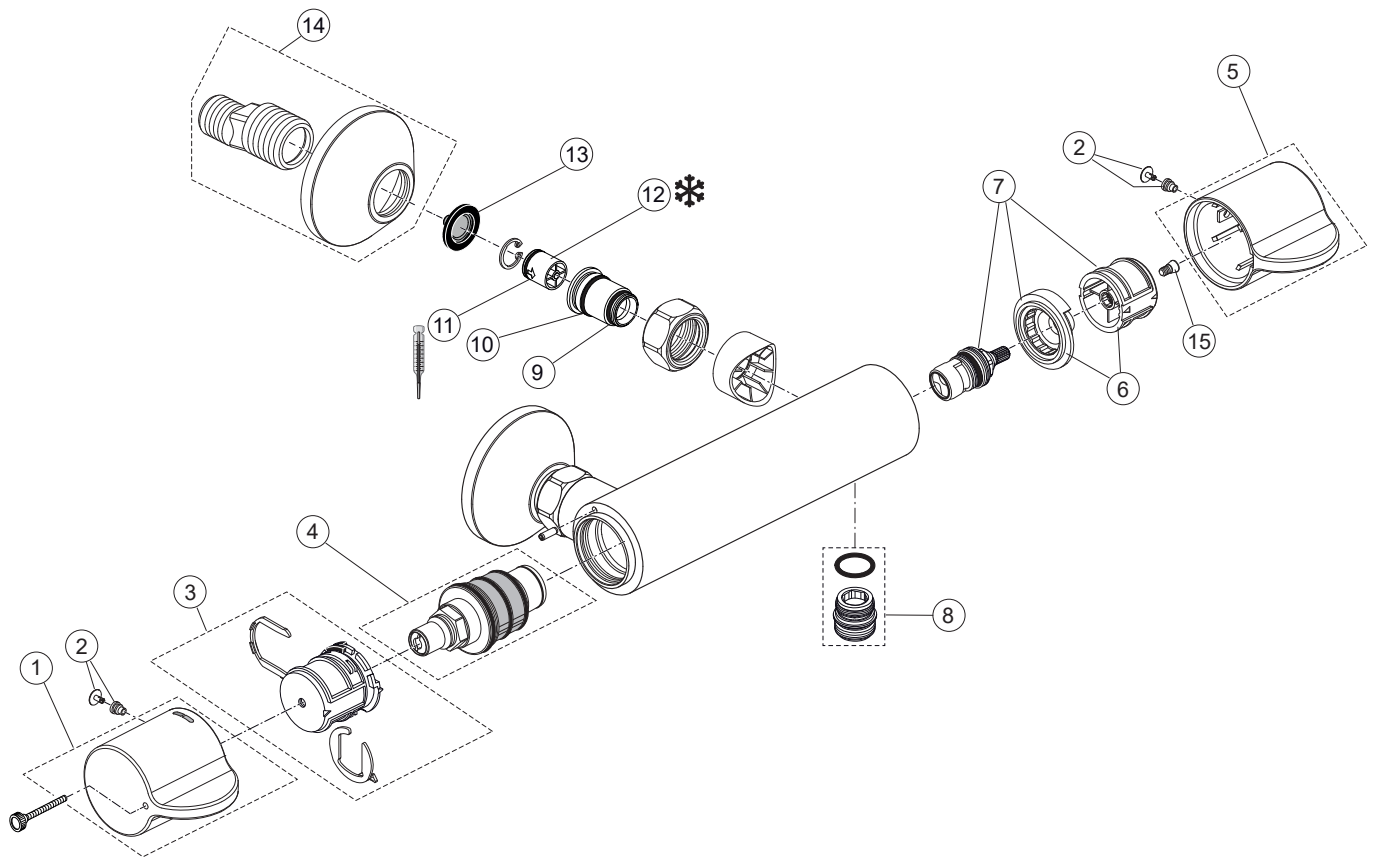

Produced from: Jan. 2022

Thermostat with
function desinfection

Pos.	Description	Part-Number	Qty.	Pos.	Description	Part-Number	Qty.
1	Handle for Temp. cpl.	A 861 195 AA	1 Set	13	Strainer (screen)	A 962 595 NU	2 pcs
2	Handle cap + screw	A 962 149 AA*	1 pcs	14	S-Connector complete	A 960 916 AA	2 Set
3	Temp. adjustment cpl.	A 963 427 NU	1 Set	15	Srew M4	A 961 337 NU	1 pcs
4	Thermostatic Cartridge	A 962 229 NU	1 pcs	* Universal-Set (not all parts needed)			
5	Volume control handle cpl.	A 861 196 AA	1 Set				
6	Handle insert + stopring	A 963 432 NU	1 Set				
7	Cartridge G1/2 180° le.op.	A 963 245 NU	1 pcs				
8	Nipple complete G1/2	A 861 498 NU	1 pcs				
9	O - Ring Ø 14 x 1,78	A 962 605 NU	2 pcs				
10	O - ring Ø 17 x 2	A 961 810 NU	2 pcs				
11	Non-return valve (Hot water)	F 960 942 NU	1 pcs				
12	Non-return valve (Cold water)	N 042 977 NU	1 pcs				

Produced from: April 2021 - Jan. 2022

Thermostat with
function desinfection

Pos.	Description	Part-Number	Qty.	Pos.	Description	Part-Number	Qty.
1	Handle for Temp. cpl.	A 861 195 AA	1 Set	13	Strainer (screen)	A 962 595 NU	2 pcs
2	Handle cap + screw	A 962 149 AA*	1 pcs	14	S-Connector complete	A 960 916 AA	2 Set
3	Temp. adjustment cpl.	A 963 427 NU	1 Set	15	Screw M4	A 961 337 NU	1 pcs
4	Thermostatic Cartridge	A 962 229 NU	1 pcs	* Universal-Set (not all parts needed)			
5	Volume control handle cpl.	A 861 196 AA	1 Set				
6	Handle insert + stopring	A 963 432 NU	1 Set				
7	Cartridge G1/2 180° le.op.	A 963 245 NU	1 pcs				
8	Nipple complete G1/2	A 861 498 NU	1 pcs				
9	O - Ring Ø 14 x 1,78	A 962 605 NU	2 pcs				
10	O - ring Ø 17 x 2	A 961 810 NU	2 pcs				
11	Non-return valve (Hot water)	F 960 942 NU	1 pcs				
12	Non-return valve (Cold water)	N 042 977 NU	1 pcs				