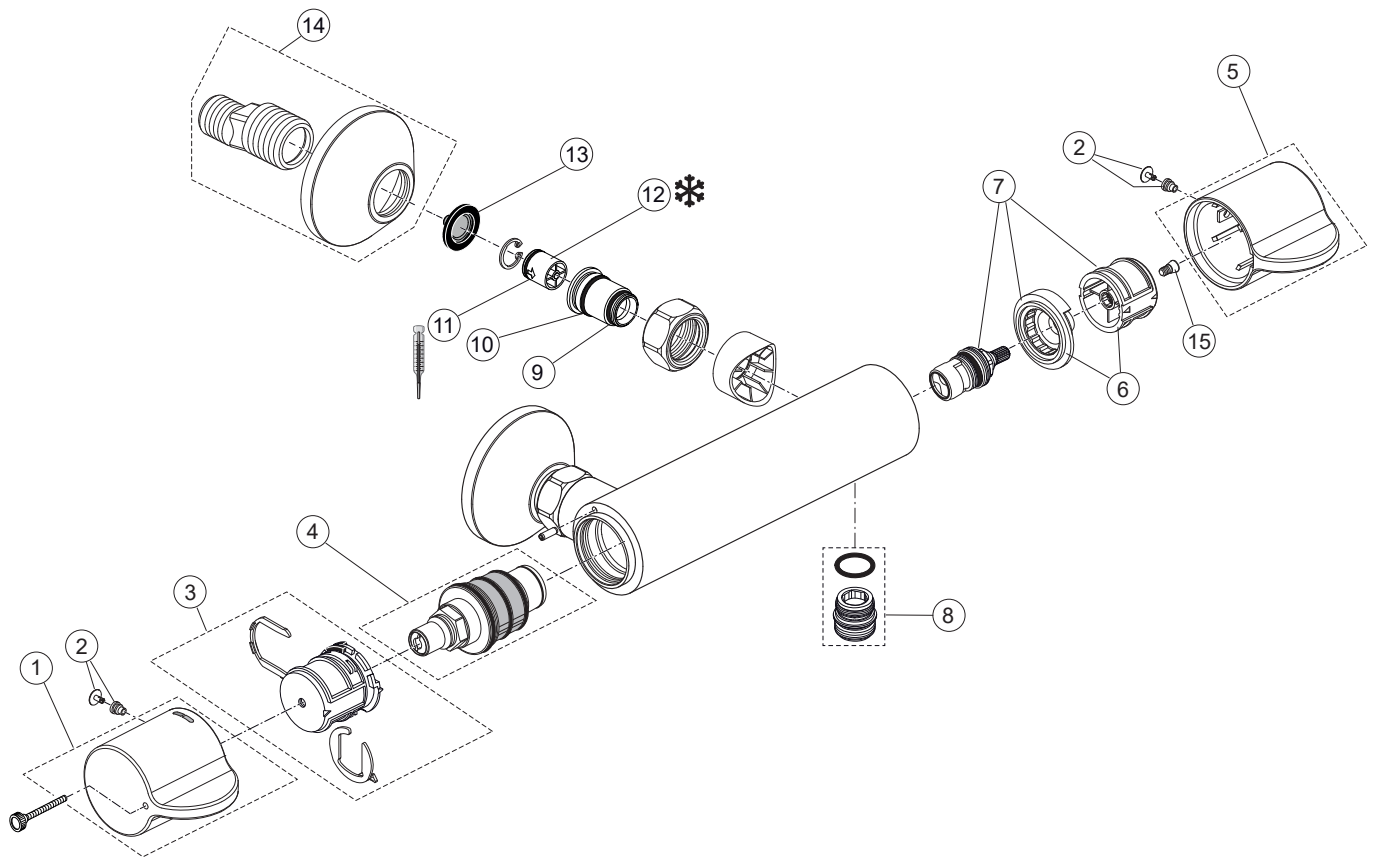

Produced from: Jan. 2022

Thermostat with
function desinfection

Pos.	Description	Part-Number	Qty.	Pos.	Description	Part-Number	Qty.
1	Handle for Temp. cpl.	A 861 195 AA	1 Set	13	Strainer (screen)	A 962 595 NU	2 pcs
2	Handle cap + screw	A 962 149 AA*	1 pcs	14	S-Connector complete	A 960 916 AA	2 Set
3	Temp. adjustment cpl.	A 963 427 NU	1 Set	15	Srew M4	A 961 337 NU	1 pcs
4	Thermostatic Cartridge	A 962 229 NU	1 pcs	* Universal-Set (not all parts needed)			
5	Volume control handle cpl.	A 861 196 AA	1 Set				
6	Handle insert + stopring	A 963 432 NU	1 Set				
7	Cartridge G1/2 180° le.op.	A 963 245 NU	1 pcs				
8	Nipple complete G1/2	A 861 498 NU	1 pcs				
9	O - Ring Ø 14 x 1,78	A 962 605 NU	2 pcs				
10	O - ring Ø 17 x 2	A 961 810 NU	2 pcs				
11	Non-return valve (Hot water)	F 960 942 NU	1 pcs				
12	Non-return valve (Cold water)	N 042 977 NU	1 pcs				

Produced from: April 2021 - Jan. 2022

Thermostat with
function desinfection

Pos.	Description	Part-Number	Qty.	Pos.	Description	Part-Number	Qty.
1	Handle for Temp. cpl.	A 861 195 AA	1 Set	13	Strainer (screen)	A 962 595 NU	2 pcs
2	Handle cap + screw	A 962 149 AA*	1 pcs	14	S-Connector complete	A 960 916 AA	2 Set
3	Temp. adjustment cpl.	A 963 427 NU	1 Set	15	Screw M4	A 961 337 NU	1 pcs
4	Thermostatic Cartridge	A 962 229 NU	1 pcs	* Universal-Set (not all parts needed)			
5	Volume control handle cpl.	A 861 196 AA	1 Set				
6	Handle insert + stopring	A 963 432 NU	1 Set				
7	Cartridge G1/2 180° le.op.	A 963 245 NU	1 pcs				
8	Nipple complete G1/2	A 861 498 NU	1 pcs				
9	O - Ring Ø 14 x 1,78	A 962 605 NU	2 pcs				
10	O - ring Ø 17 x 2	A 961 810 NU	2 pcs				
11	Non-return valve (Hot water)	F 960 942 NU	1 pcs				
12	Non-return valve (Cold water)	N 042 977 NU	1 pcs				