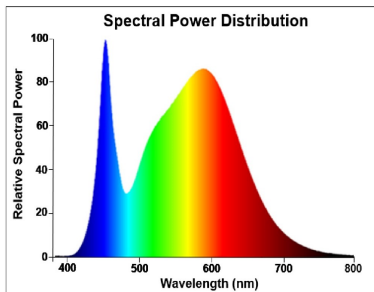

ToLEDo Superia T8 CCG and AC

ToLEDo Superia T8 V7 5FT 4100LM 840
0029289

Packaging

Single packaging type	Carton
Product EAN number	5410288292892
Packaging single length / height (cm)	155.5
Packaging single width (cm)	2.9
Packaging single depth (cm)	2.9
DUN14 (outer)	15410288292899
Units per outer package	10
Packaging outer length / height (cm)	161.0
Packaging outer width (cm)	22.0
Packaging outer depth (cm)	10.5

Safety data

Optimal operating condition (°C)	-20-55
Breakage cleaning instructions	Not applicable
Special purpose lamp	No
Suitable for household illumination	Yes
Safety message	Suitable for totally enclosed fixture

PHOTOMETRY

TECHNICAL DRAWINGS