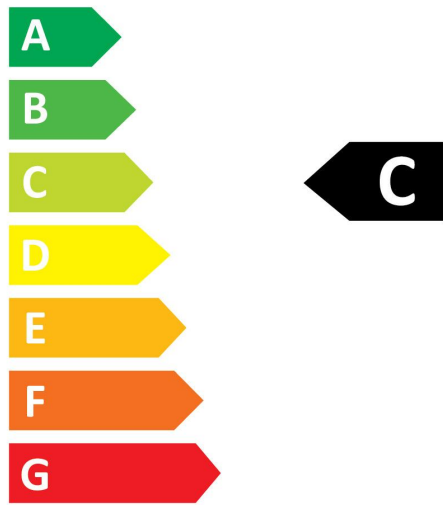

ToLEDo Superia T8 CCG and AC
ToLEDo Superia T8 V7 5FT 4100LM 840
0029289

24
kWh/1000h

2019/2015