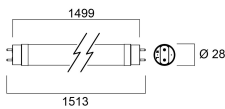

TECHNICAL DRAWINGS