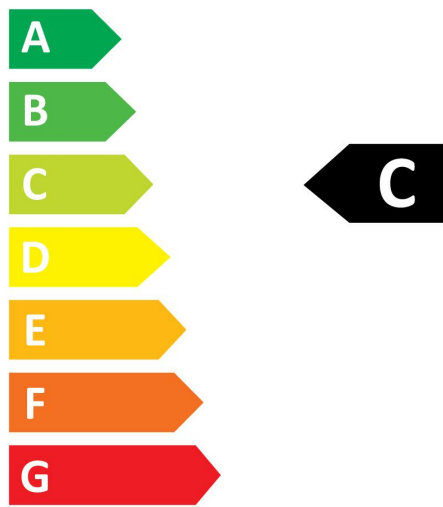

24
kWh/1000h

2019/2015