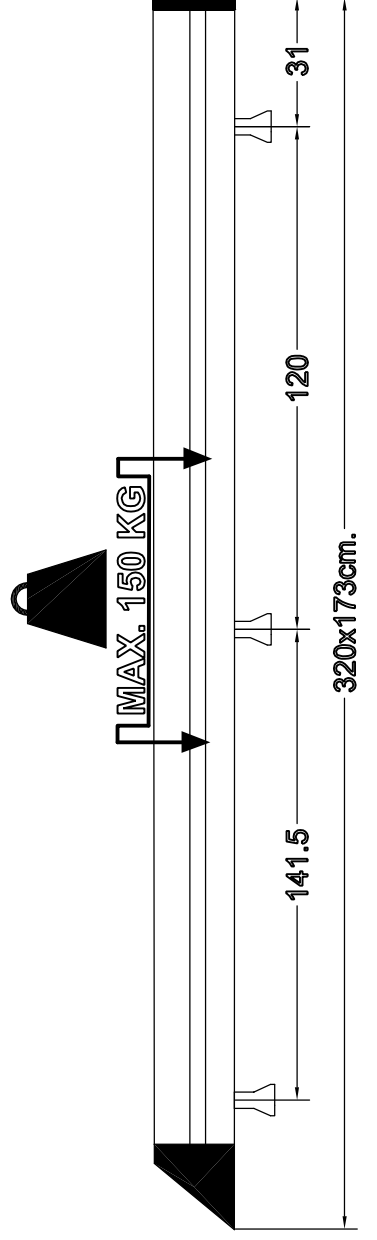

Citroën Jumper 2007
 Fiat Ducato 2007
 Peugeot Boxer 2007

320x173 cm. L2 H2

	6X		6X		6X
	6X		12X		6X
	6X		18X		6X
	6X		2X		6X

www.king-ping.com
 info@king-ping.com

MONTAGEFOLIO ALU IMPERIAL

072013 ALUCJMH320173S ALUFDMH320173S ALUPBMH320173S