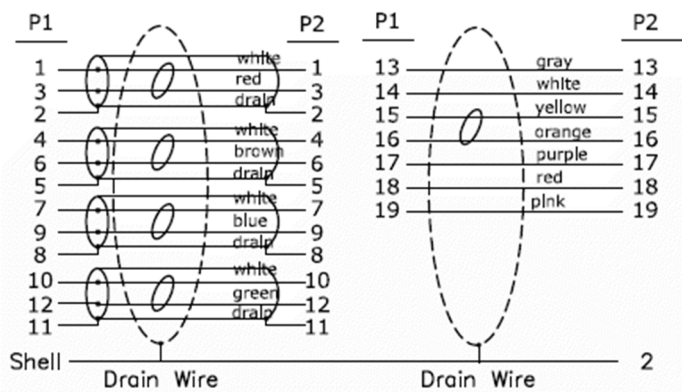

## RS PRO 2 PORT HDMI SPLITTER 4K ULTRA HIGH DEFINITION

Stock number: 195-4342

EN

The RS PRO is a 2 port, 4K HDMI splitter which has a bandwidth of 10.2Gbps. This splitter supports up to 4K x 2K resolutions and up to HDCP (High-bandwidth Digital Content Protection) version 1.3.

The shell is made from black ABS with a 28awg, 50cm cable flex which has a PVC jacket and an outer diameter of 7.3mm.

The HDMI connector is made from nickel and has gold plated pins.

8	HDMI TO PCBA~28AWG~BLACK clip
7	PVC~45P~black
6	HDMI AM TO AM 1.3V 02# OD:7.3MM BLACK SHELL:Gold Plated
5	Cooling fin:6063 T5 SIZE: 11*11*5MM
4	Screw:PA 2.3*8mm BLACK
3	CEHSPF102 BLACK UP (ABS材质) MARKING: Full 3D and 4Kx2K...
2	HSP0102D (2Ports HDMI Spllter) BLACK ABS DOWN SHELL
1	CEHSPF102~PCBA