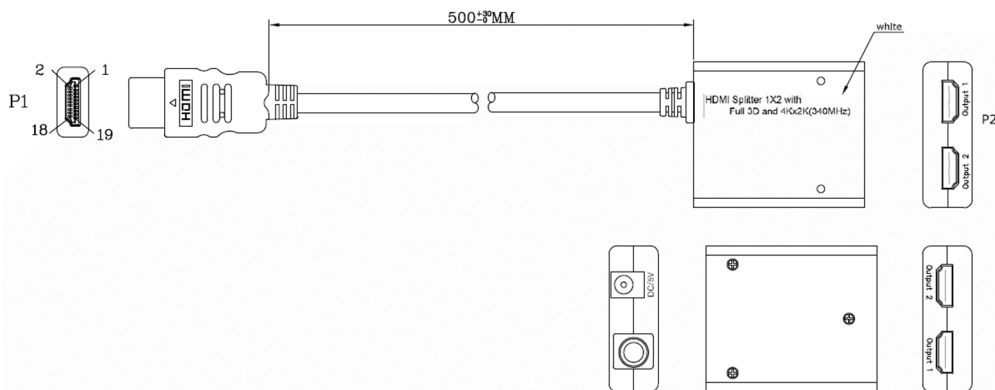

## RS PRO 2 PORT HDMI SPLITTER 4K ULTRA HIGH DEFINITION

Stock number: 195-4342

EN

The RS PRO is a 2 port, 4K HDMI splitter which has a bandwidth of 10.2Gbps. This splitter supports up to 4K x 2K resolutions and up to HDCP (High-bandwidth Digital Content Protection) version 1.3.

The shell is made from black ABS with a 28awg, 50cm cable flex which has a PVC jacket and an outer diameter of 7.3mm.

The HDMI connector is made from nickel and has gold plated pins.

8	HDMI TO PCBA~28AWG~BLACK clip
7	PVC~45P~black
6	HDMI AM TO AM 1.3V 02# OD:7.3MM BLACK SHELL:Gold Plated
5	Cooling fin:6063 T5 SIZE: 11*11*5MM
4	Screw:PA 2.3*8mm BLACK
3	CEHSPF102 BLACK UP (ABS材质) MARKING: Full 3D and 4Kx2K...
2	HSP0102D (2Ports HDMI Spllter) BLACK ABS DOWN SHELL
1	CEHSPF102~PCBA