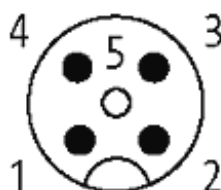

M12 male straight / M12 female 90° shielded

PVC 4x0,34 shielded black UL,CSA 15m

Male straight to female 90°
M12 - M12, 4-pole
shielded

Plastic housings with good resistance against chemicals and oils. The resistance to aggressive media should be individually tested for your application. Further details on request. Further cable lengths on request.

[Link to Product](#)

Illustration

Male

Female

Product may differ from Image