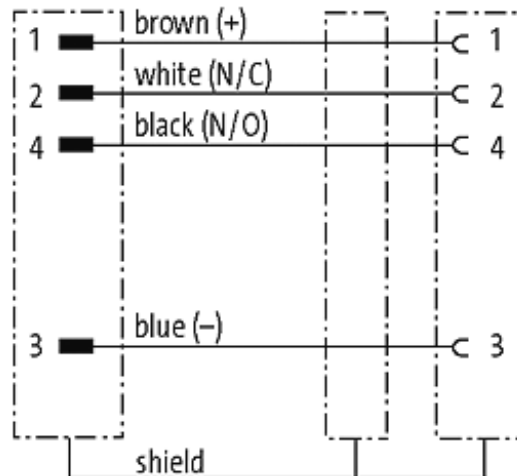

M12 male straight / M12 female 90° shielded

PVC 4x0,34 shielded black UL,CSA 15m

Male straight to female 90°
M12 - M12, 4-pole
shielded

Plastic housings with good resistance against chemicals and oils. The resistance to aggressive media should be individually tested for your application. Further details on request. Further cable lengths on request.

[Link to Product](#)

Illustration

Male

Female

Product may differ from Image