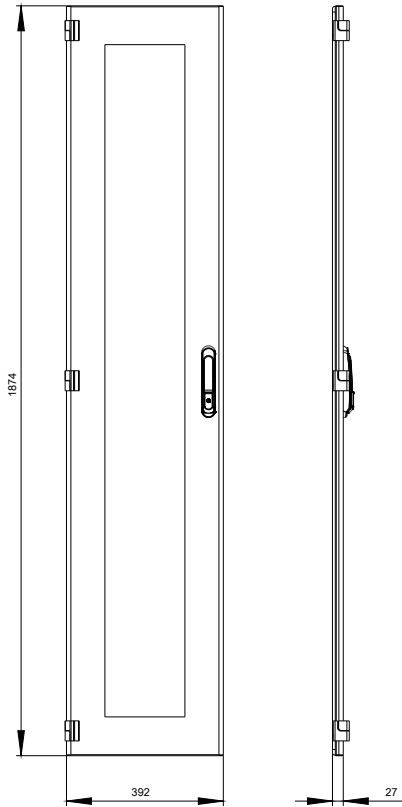

Industry Mall (Online ordering system)

<https://eb.automation.siemens.com/mall/en/WW/Catalog/Product/8MF10402UT150BE2>

Service&Support (Manuals, Certificates, Characteristics, FAQs,...)

<http://support.automation.siemens.com/WW/view/en/8MF10402UT150BE2/all>

Image database (product images, 2D dimension drawings, 3D models, device circuit diagrams, ...)

<http://www.automation.siemens.com/bilddb/cax_en.aspx?mlfb=8MF10402UT150BE2>

CAX-Online-Generator

<http://www.siemens.com/cax>

Tender specifications

<http://ausschreibungstexte.siemens.com/tiplv>