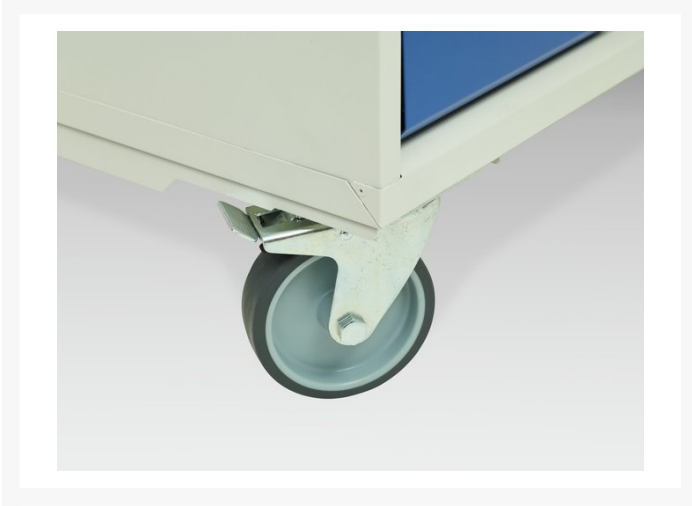

# 16927055. - verso mobile cabinet

## Short Description

---

verso mobile cabinet with 6 drawers and top tray  
WxDxH: 1050x550x965mm

## Product Images

---

Description	verso mobile drawer cabinet with 6 drawers & top tray with mat. Featuring a robust, fully welded steel housing with push - pull handle, 100% extension drawers with drawer blocking and 125mm diameter castors. Drawer configuration: 3x 100mm, 2x 125mm, 1x 175mm (50kg U.D.L.). Finished in durable powder coat paint. WxDxH: 1050x550x965mm
Width	1050
Depth	550
Height	965
Customs tariff number	94032080
Product material	Sheet steel
Product surface	Powder coated
Drawer Load Capacity	50 kg
Drawer height 1	100mm
Drawer 1 Internal Dimensions	930mm x 430mm x 75mm
Drawer height 2	100mm
Drawer 2 Internal Dimensions	930mm x 430mm x 75mm
Drawer height 3	100mm
Drawer 3 Internal Dimensions	930mm x 430mm x 75mm
Drawer height 4	125mm
Drawer 4 Internal Dimensions	930mm x 430mm x 100mm
Drawer height 5	125mm
Drawer 5 Internal Dimensions	930mm x 430mm x 100mm
Drawer height 6	175mm
Drawer 6 Internal Dimensions	930mm x 430mm x 150mm