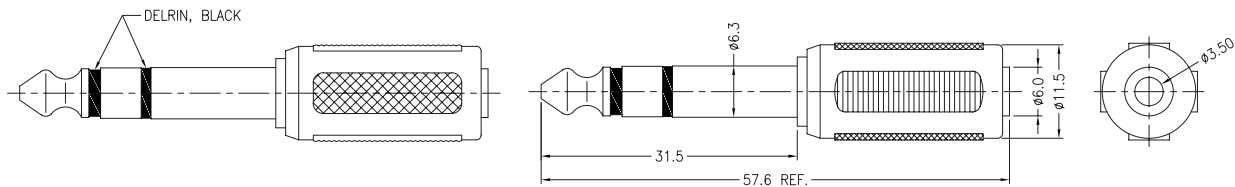

Stereo 6.3mm to 3.5mm Adapter

**RoHS
Compliant**

Specifications

Handle : PVC Black
Metal : Brass, Nickel-Plated

Diagram

Dimensions : Millimetres

Part Number Table

Description	Part Number
Stereo 6.3mm Plug to 3.5mm Receptacle Audio Adapter	27-010