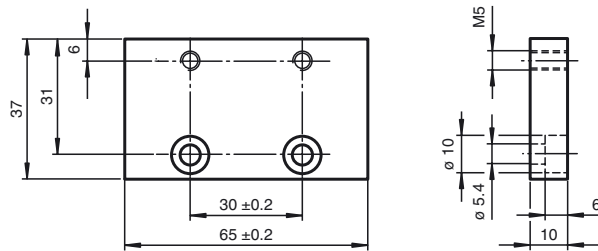

## Dimensions

## Model Number

**MH-BT65B**

Adapter plate

## Features

- PVC adapter plate

### Mechanical specifications

Material	PVC
Fixing screw	pan head screws DIN 912 2 items M5 x 12) With Allen screw