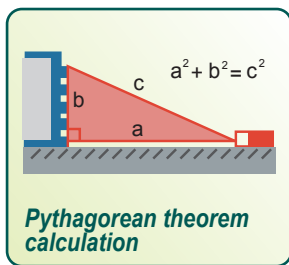

SPECIFICATION	NT-6540	NT-6560
Display	LCD display (2 lines)	LCD display (4 lines)
Backlight	Y	Y
Measuring range	0.1-40M	0.2-60M
Accuracy	±2mm	±2mm
Unit selection	m/ft/in/ft+in	m/ft/in/ft+in
Continuous measurement	Y	Y
MAX/MIN measurement	N	Y
Area calculations	Y	Y
Volume calculations	N	Y
Memory	10 records	20 records
Buzzer indication	Y	Y
Pythagorean 1	Y	Y
Pythagorean 2	N	Y
Add/Subtraction	N	Y
Auto laser off	After 20 second	After 30 second
Auto power off	After 3 min	
Laser Class	Class II	Class II
Laser type	650 nm, < 1mW	635 nm, < 1mW
Certificate	IP54	
Operating Temperature	0°C to +40°C (32°F to 104°F)	
Storage Temperature	-10 °C to +60°C (14°F to 140°F)	
Battery type	Type AAA 2 x 1.5V	
Battery life	Up to 5000 time(only for reference)	
Dimension	100x43x28mm	120x50x30mm
Weight(not include batteries)	60g	100g
Individual Packing	Double Blister Card	Double Blister Card