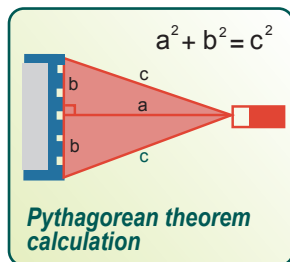

SPECIFICATION	NT-6540	NT-6560
Display	LCD display (2 lines)	LCD display (4 lines)
Backlight	Y	Y
Measuring range	0.1-40M	0.2-60M
Accuracy	±2mm	±2mm
Unit selection	m/ft/in/ft+in	m/ft/in/ft+in
Continuous measurement	Y	Y
MAX/MIN measurement	N	Y
Area calculations	Y	Y
Volume calculations	N	Y
Memory	10 records	20 records
Buzzer indication	Y	Y
Pythagorean 1	Y	Y
Pythagorean 2	N	Y
Add/Subtraction	N	Y
Auto laser off	After 20 second	After 30 second
Auto power off	After 3 min	
Laser Class	Class II	Class II
Laser type	650 nm, < 1mW	635 nm, < 1mW
Certificate	IP54	
Operating Temperature	0°C to +40°C (32°F to 104°F)	
Storage Temperature	-10 °C to +60°C (14°F to 140°F)	
Battery type	Type AAA 2 x 1.5V	
Battery life	Up to 5000 time(only for reference)	
Dimension	100x43x28mm	120x50x30mm
Weight(not include batteries)	60g	100g
Individual Packing	Double Blister Card	Double Blister Card