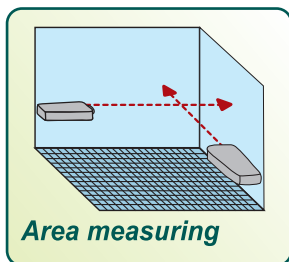

SPECIFICATION	NT-6540	NT-6560
Display	LCD display (2 lines)	LCD display (4 lines)
Backlight	Y	Y
Measuring range	0.1-40M	0.2-60M
Accuracy	±2mm	±2mm
Unit selection	m/ft/in/ft+in	m/ft/in/ft+in
Continuous measurement	Y	Y
MAX/MIN measurement	N	Y
Area calculations	Y	Y
Volume calculations	N	Y
Memory	10 records	20 records
Buzzer indication	Y	Y
Pythagorean 1	Y	Y
Pythagorean 2	N	Y
Add/Subtraction	N	Y
Auto laser off	After 20 second	After 30 second
Auto power off	After 3 min	
Laser Class	Class II	Class II
Laser type	650 nm, < 1mW	635 nm, < 1mW
Certificate	IP54	
Operating Temperature	0°C to +40°C (32°F to 104°F)	
Storage Temperature	-10 °C to +60°C (14°F to 140°F)	
Battery type	Type AAA 2 x 1.5V	
Battery life	Up to 5000 time(only for reference)	
Dimension	100x43x28mm	120x50x30mm
Weight(not include batteries)	60g	100g
Individual Packing	Double Blister Card	Double Blister Card