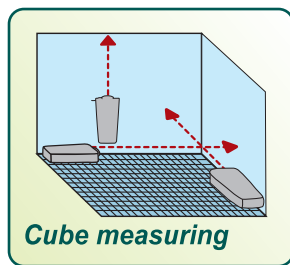

SPECIFICATION	NT-6540	NT-6560
Display	LCD display (2 lines)	LCD display (4 lines)
Backlight	Y	Y
Measuring range	0.1-40M	0.2-60M
Accuracy	±2mm	±2mm
Unit selection	m/ft/in/ft+in	m/ft/in/ft+in
Continuous measurement	Y	Y
MAX/MIN measurement	N	Y
Area calculations	Y	Y
Volume calculations	N	Y
Memory	10 records	20 records
Buzzer indication	Y	Y
Pythagorean 1	Y	Y
Pythagorean 2	N	Y
Add/Subtraction	N	Y
Auto laser off	After 20 second	After 30 second
Auto power off	After 3 min	
Laser Class	Class II	Class II
Laser type	650 nm, < 1mW	635 nm, < 1mW
Certificate	IP54	
Operating Temperature	0°C to +40°C (32°F to 104°F)	
Storage Temperature	-10 °C to +60°C (14°F to 140°F)	
Battery type	Type AAA 2 x 1.5V	
Battery life	Up to 5000 time(only for reference)	
Dimension	100x43x28mm	120x50x30mm
Weight(not include batteries)	60g	100g
Individual Packing	Double Blister Card	Double Blister Card