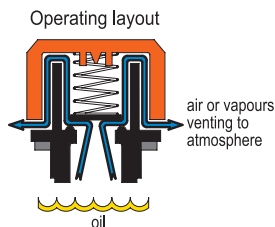

SFV. | Valve breather caps

Technopolymer

1 COVER

Polyamide based (PA) technopolymer, semi-matte finish.

- SFV.: RAL 2004 orange, with graphic symbol "valve".
- SFV.....C9: RAL 9005 black colour, with graphic symbol "valve".
- SFV.....C2-N: RAL 2004 orange, without graphic symbol "valve".
- SFV.....C9-N: RAL 9005 black colour, without graphic symbol "valve".

2

3

THREADED FITTING

Polyamide based (PA) technopolymer, black colour, semi-matte finish.

4

5

PACKING RING

NBR synthetic rubber.

6

SEALING DISK

Technopolymer with NBR synthetic rubber O-ring.

7

SPRING

Stainless steel

8

STANDARD EXECUTIONS

- **SFV-10 mb**: valve (sealing disk) opens when pressure exceeds 0.010 bar (set at 10 mb).
- **SFV-100 mb**: valve (sealing disk) opens when pressure exceeds 0.100 bar (set at 100 mb).

9

10

FEATURES AND APPLICATIONS

SFV. valve breather caps are particularly suitable for all those applications (speed reducers, variators or compressors) when the internal air pressure must not exceed a certain value (10 or 100 mb).

In these cases, the safety valve of the cap allows the expulsion of the exceeding air in the reservoir, thus re-establishing the pressure values for which the valve is set.

Sealing disc (closed in normal pressure conditions) prevents dust from getting in and oil-losses.

11

12

13

14

15

16

17

18

19