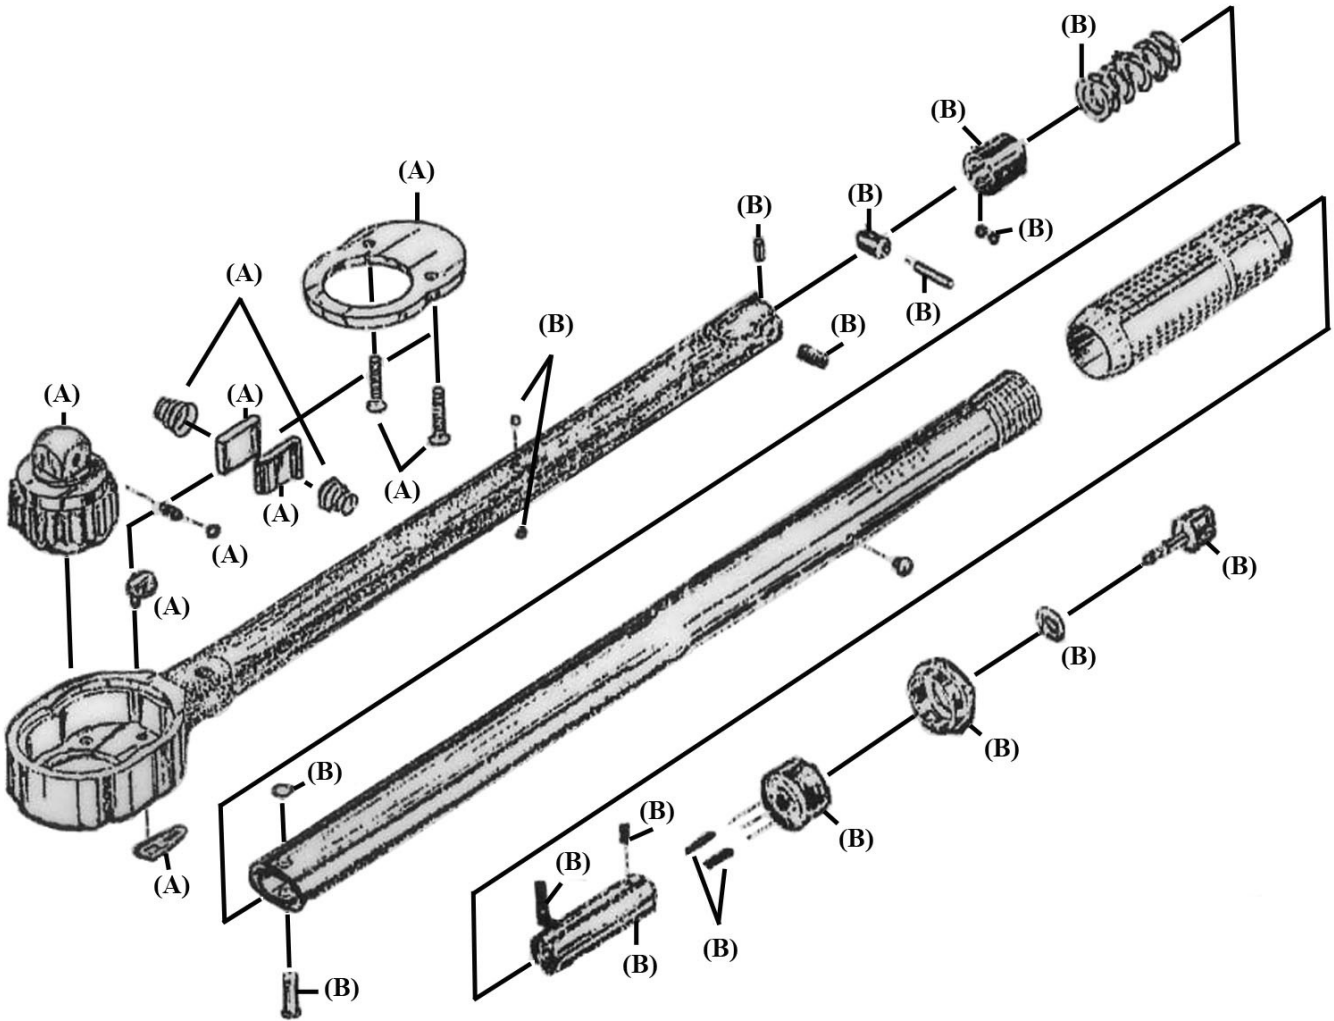

Parts Information:
Torque Wrench Micrometer Style 3/8" Sq
Drive 2-24Nm(1.47-17.70lb.ft)
Model No: STW1012

Item	Part No.	Description
A	STW1012.RK	REPAIR KIT

Item	Part No.	Description
B	STW1012.RB	REPAIR BAG