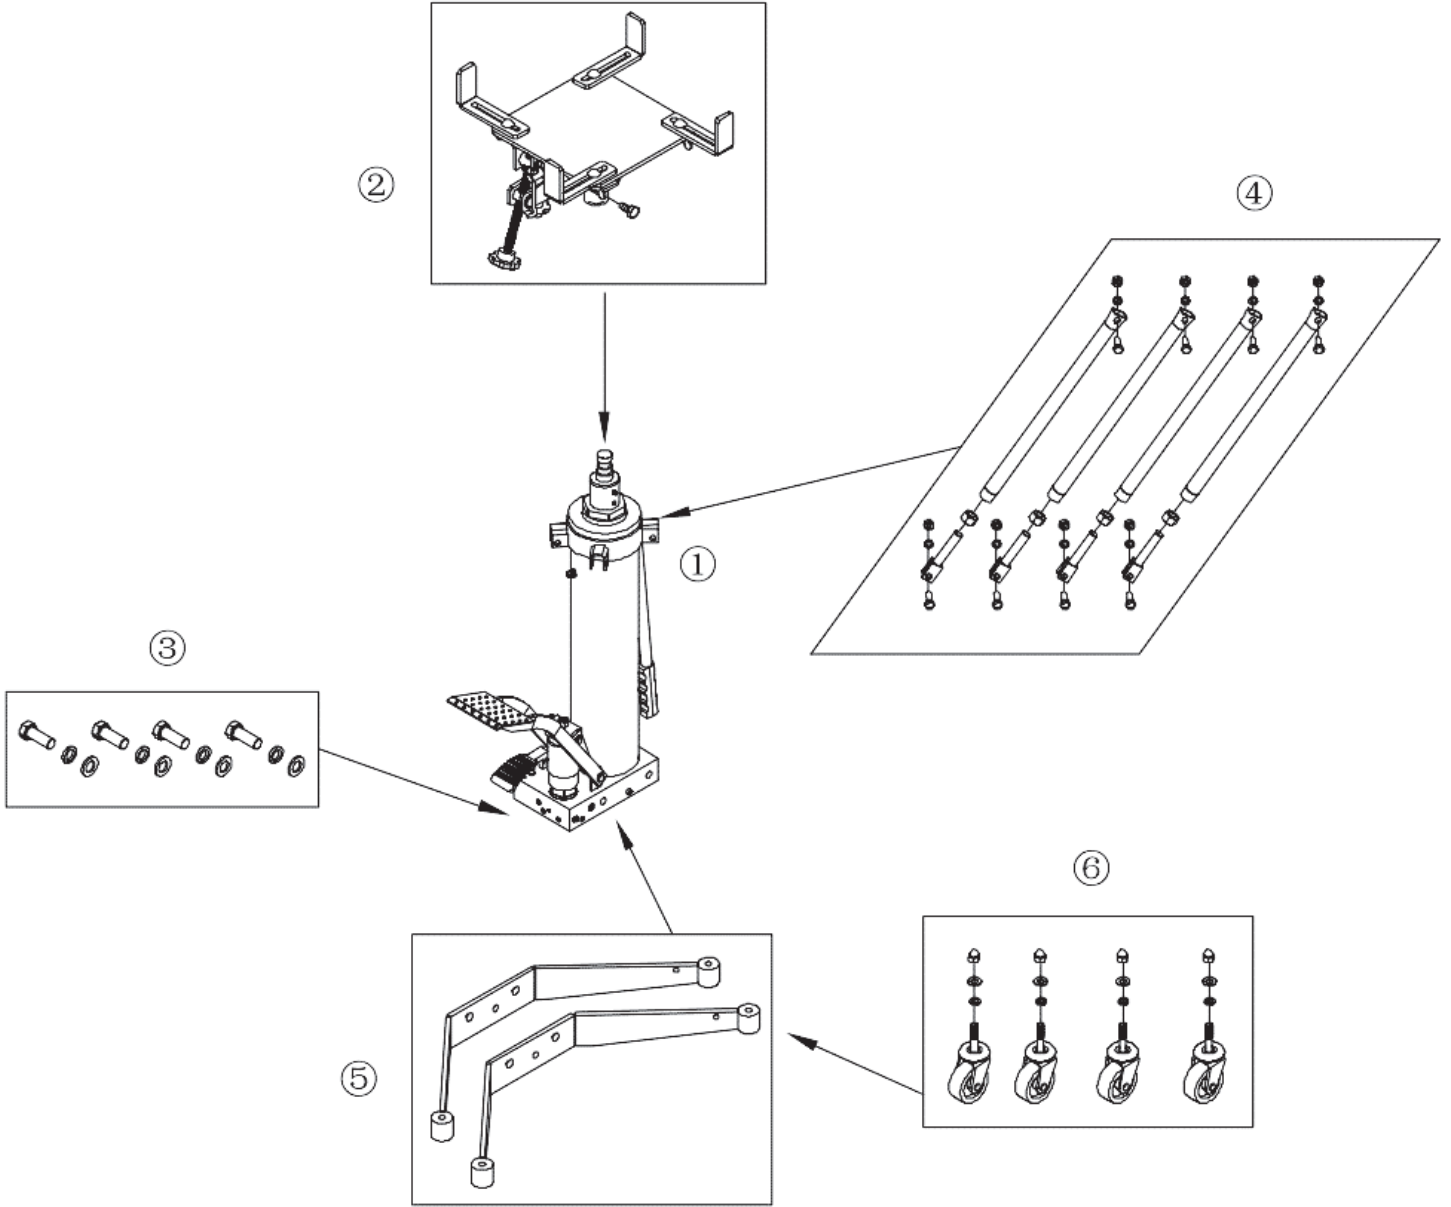

TRANSMISSION JACK

19788 - TJ1000-E SPARE PARTS DRAWING

KEY No.	PART No.	STOCK No.	DESCRIPTION
1	YTJ1000-E-1	11545	PUMP ASSEMBLY
2	YTJ1000-E-2	11552	Saddle Assembly
3	YTJ1000-E-3	11554	Leg Fixing Kit
4	YTJ1000-E-4	11556	Support Strut Kit

KEY No.	PART No.	STOCK No.	DESCRIPTION
5	YTJ1000-E-5	11557	Base Frame
6	YTJ1000-E-6	11561	Castor Assembly
	YTJ1000-E-7	11573	Pump Seal Kit