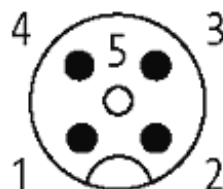

M12 MALE 0° / M12 FEMALE 0° SHIELDED

PUR 4X0.34 shielded gy UL/CSA, drag ch 4m

Male straight to female straight
M12 - M12, 4-pole

Plastic housings with good resistance against chemicals and oils. The resistance to aggressive media should be individually tested for your application. Further details on request. Further cable lengths on request.

[Link to Product](#)

Illustration

Male

Female

Product may differ from Image