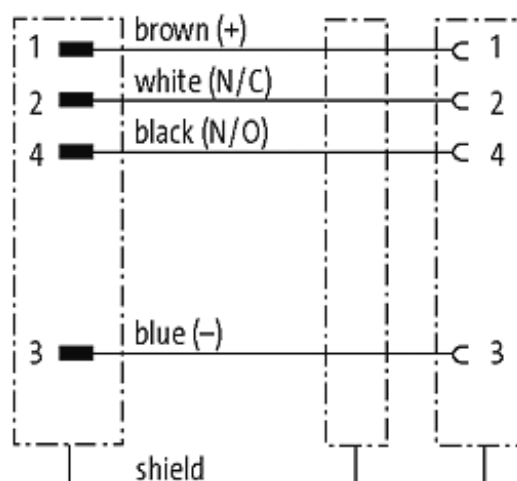

M12 MALE 0° / M12 FEMALE 0° SHIELDED

PUR 4X0.34 shielded gy UL/CSA, drag ch 4m

Male straight to female straight
M12 - M12, 4-pole

Plastic housings with good resistance against chemicals and oils. The resistance to aggressive media should be individually tested for your application. Further details on request. Further cable lengths on request.

[Link to Product](#)

Illustration

Male

Female

Product may differ from Image