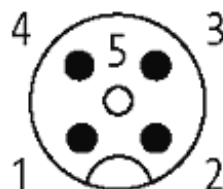

## M12 MALE 0° / M12 FEMALE 0° SHIELDED

PUR 4X0.34 shielded black UL/CSA, drag ch 1m

Male straight to female straight  
M12 - M12, 4-pole

Plastic housings with good resistance against chemicals and oils. The resistance to aggressive media should be individually tested for your application. Further details on request. Further cable lengths on request.

#### Illustration

Male

Female

Product may differ from Image