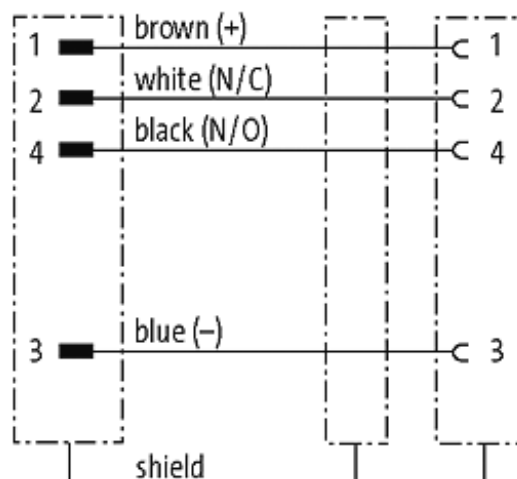

## M12 MALE 0° / M12 FEMALE 0° SHIELDED

PUR 4X0.34 shielded black UL/CSA, drag ch 1m

Male straight to female straight  
M12 - M12, 4-pole

Plastic housings with good resistance against chemicals and oils. The resistance to aggressive media should be individually tested for your application. Further details on request. Further cable lengths on request.

#### Illustration

Male

Female

Product may differ from Image