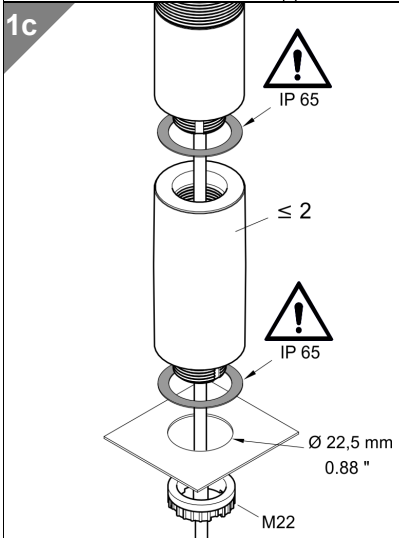

1. **1**
2. 1a - 698/699
   - 1b - 698/699 + 960 698 05
   - 1c - 698/699 + 960 698 02/960 698 04
   - 1d - 698/699 + 960 698 01/960 698 03
   - 1e - 960 000 01
   - 1f - 960 000 41