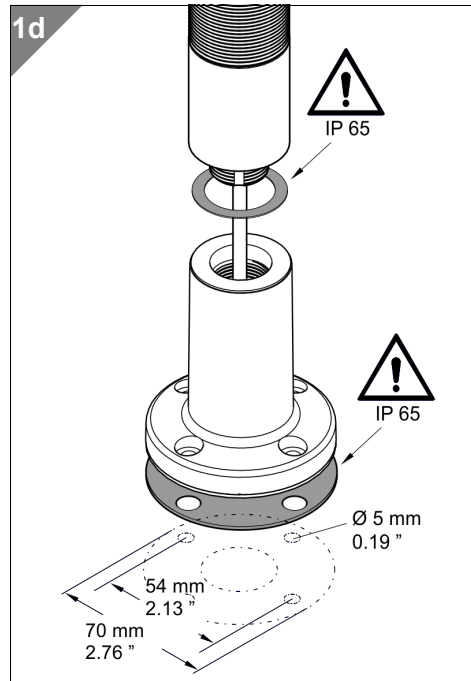

1. **1**
2. 1a - 698/699
   - 1b - 698/699 + 960 698 05
   - 1c - 698/699 + 960 698 02/960 698 04
   - 1d - 698/699 + 960 698 01/960 698 03
   - 1e - 960 000 01
   - 1f - 960 000 41