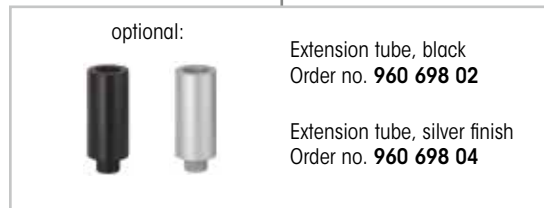

This is how to select your signal tower

► STEP 1

Select the signal tower of your choice with or without buzzer, with the appropriate connection, housing colour, voltage and number of tiers.

Part numbers can be found on pages 74 and 75.

- 2-5 tiers
- With or without buzzer
- M12 plug or cable
- Black or silver finish

► STEP 2

Select up to two extension tubes.

► STEP 3

Select the appropriate fixing accessories for your application, using for example a tube and base or a bracket mount.