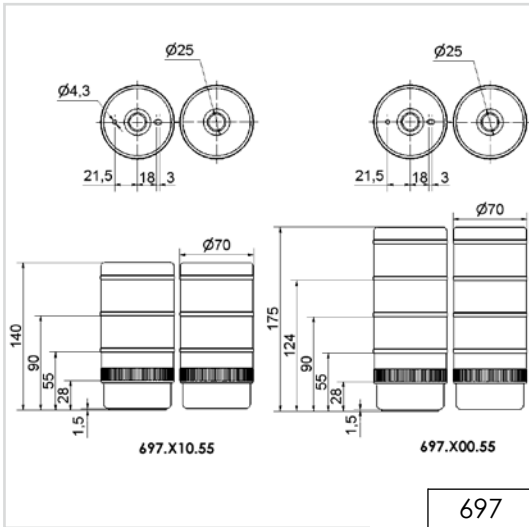

TECHNICAL SPECIFICATIONS:

Life duration up to 50,000 hrs

Dimensions (Ø x Height):	2 tier: 37.5 mm x 127.5 mm 3 tier: 37.5 mm x 161.5 mm 4 tier: 37.5 mm x 195.5 mm 5 tier: 37.5 mm x 229.5 mm (Protrusion from panel)
Housing:	PC
Fixing:	Single hole mounting for Ø 22.5 mm (M22 x 1.5 mm) Base or bracket mounting (accessory)
Connection:	Cable connection: Cable, 2 m long, Plug connection: M12 Plug (2/3 tier: 5 pole; 4/5 tier: 8 pole)
Current consumption:	50 mA per tier / buzzer
Nut and seal included in assembly.	

Further accessories can be found on page 79.

TECHNICAL DIAGRAMS:

see page 312

Technical Diagrams

Technical Diagrams

! ADDITIONAL INFORMATION:

You are welcome to request the technical diagrams in digital form. The relevant 3D models, instruction leaflets and connection diagrams can be obtained from us or downloaded from our homepage at any time.