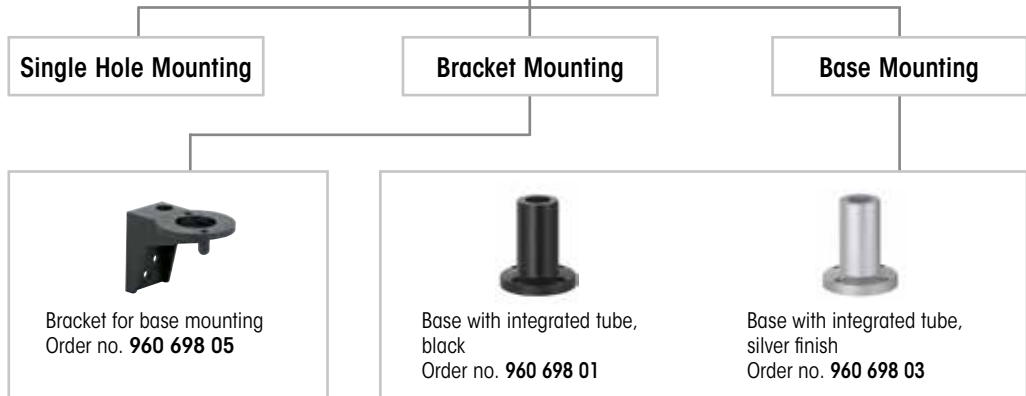

This is how to select your signal tower

► STEP 1

Select the signal tower of your choice with or without buzzer, with the appropriate connection, housing colour, voltage and number of tiers.

Part numbers can be found on pages 74 and 75.

- 2-5 tiers
- With or without buzzer
- M12 plug or cable
- Black or silver finish

► STEP 2

Select up to two extension tubes.

► STEP 3

Select the appropriate fixing accessories for your application, using for example a tube and base or a bracket mount.

► STEP 4

Where appropriate, select the bracket and the contact box.

TIP

The Signal Devices Site on the internet: www.werma.com

On the signal tower pages of www.werma.com use the selection tool „Configurator“ to select the Kompakt 37 signal tower according to your requirements. With the help of intuitive questions and pictures you will be able to make your choice with just a few mouse clicks.

NEW

Signal Towers · completely pre-assembled · KOMPAKT 37

- Pre-assembled signal tower with max. 5 tiers
- With or without buzzer
- LED permanent light
- Available with M12 plug or cable connection
- Also available in metal finish and clear lens