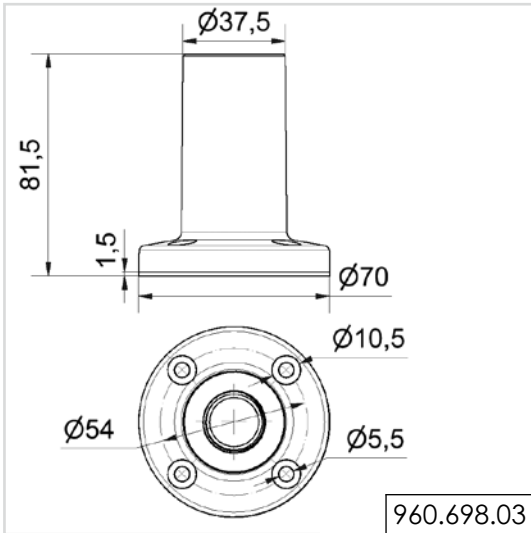

Technical Diagrams

Technical Diagrams