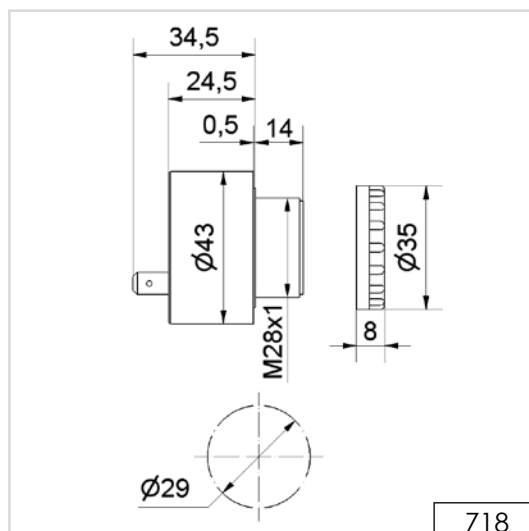

TECHNICAL SPECIFICATIONS:

Life duration up to 50,000 hrs

Dimensions (Ø x Height):	2 tier: 37.5 mm x 127.5 mm 3 tier: 37.5 mm x 161.5 mm 4 tier: 37.5 mm x 195.5 mm 5 tier: 37.5 mm x 229.5 mm (Protrusion from panel)
Housing:	PC
Fixing:	Single hole mounting for Ø 22.5 mm (M22 x 1.5 mm) Base or bracket mounting (accessory)
Connection:	Cable connection: Cable, 2 m long, Plug connection: M12 Plug (2/3 tier: 5 pole; 4/5 tier: 8 pole)
Current consumption:	50 mA per tier / buzzer
Nut and seal included in assembly.	

Further accessories can be found on page 79.

TECHNICAL DIAGRAMS:

see page 312

Technical Diagrams

Technical Diagrams

! ADDITIONAL INFORMATION:

You are welcome to request the technical diagrams in digital form. The relevant 3D models, instruction leaflets and connection diagrams can be obtained from us or downloaded from our homepage at any time.