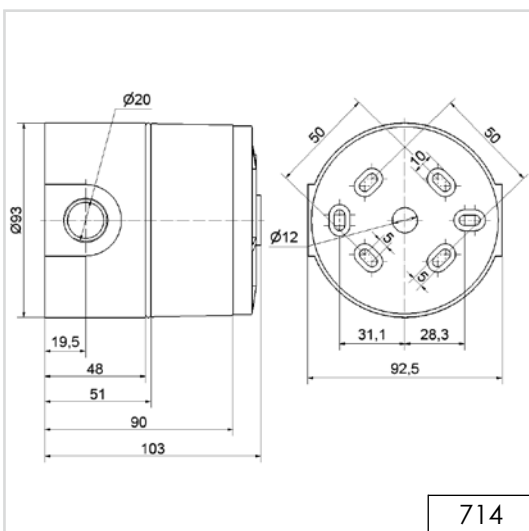

TECHNICAL SPECIFICATIONS:

Life duration up to 50,000 hrs

Dimensions (Ø x Height):	2 tier: 37.5 mm x 127.5 mm 3 tier: 37.5 mm x 161.5 mm 4 tier: 37.5 mm x 195.5 mm 5 tier: 37.5 mm x 229.5 mm (Protrusion from panel)
Housing:	PC
Fixing:	Single hole mounting for Ø 22.5 mm (M22 x 1.5 mm) Base or bracket mounting (accessory)
Connection:	Cable connection: Cable, 2 m long, Plug connection: M12 Plug (2/3 tier: 5 pole; 4/5 tier: 8 pole)
Current consumption:	50 mA per tier / buzzer
Nut and seal included in assembly.	

Further accessories can be found on page 79.

TECHNICAL DIAGRAMS:

see page 312

Technical Diagrams

Technical Diagrams

! ADDITIONAL INFORMATION:

You are welcome to request the technical diagrams in digital form. The relevant 3D models, instruction leaflets and connection diagrams can be obtained from us or downloaded from our homepage at any time.