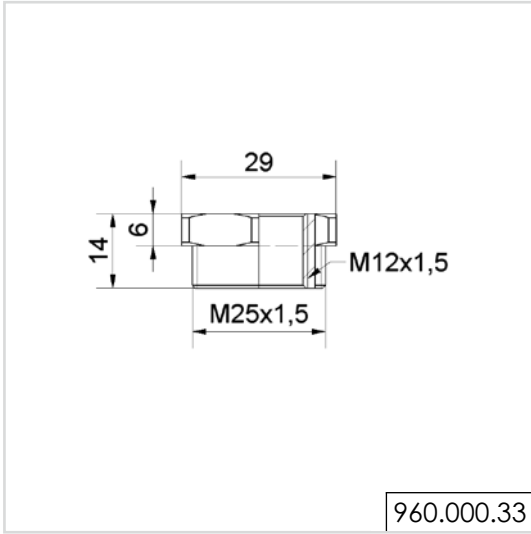

! ADDITIONAL INFORMATION:

You are welcome to request the technical diagrams in digital form. The relevant 3D models, instruction leaflets and connection diagrams can be obtained from us or downloaded from our homepage at any time.