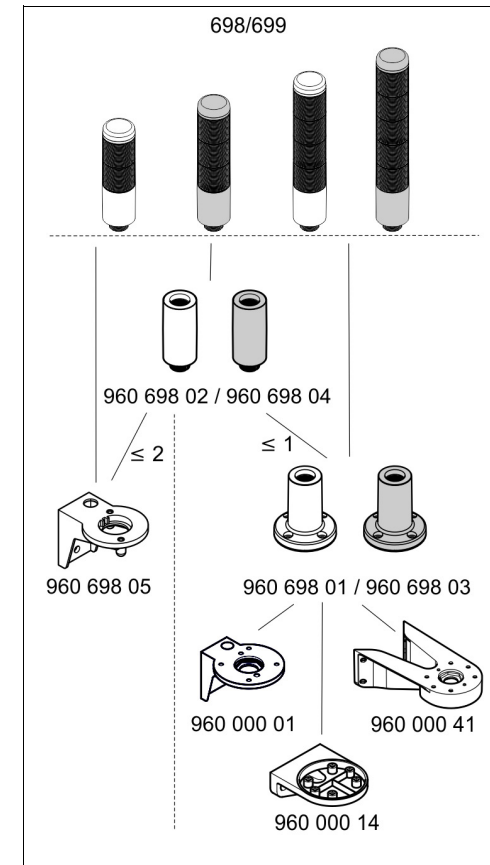

698 210 75

699 110 75

310.698.001.1013

© D

- D Anschluss **ausschließlich** durch ausgebildete Elektro-Fachkräfte.
- GB Electrical connection is to be made by trained electrical specialists **only**.
- F Le branchement doit **uniquement** être effectué par des professionnels.
- I Il collegamento deve essere eseguito **solo** da elettricisti specializzati.
- E La conexión **sólo** debe ser realizada por electricistas debidamente formados.
- PT A ligação deve ser feita **exclusivamente** por profissional eléctrico especializado.
- NL De aansluiting mag **enkel** gebeuren door erkende vakmensen.
- CZ Připojení smí **provádět** pouze kvalifikovaný personál.
- PL Podłączenie **wyłącznie** przez specjalistów-elektryków.
- FI Liittäminen kuuluu **ainoastaan** koulutettujen sähköalan ammattilaisten tehtäviin.
- RUS Подключение проводится только специа-листом-электриком.
- TR Bağlantı **sadece** eğitimli elektrik teknisyenleri tarafından yapılmalıdır.
- CN 布线需由专业电工执行

	698 X20 75 698 X30 75	24 V$\approx$, I₀ < 100 mA < 2 x 50 mA
	698 X20 74 698 X30 74	12 V$\approx$, I₀ < 250 mA < 2 x 125 mA
	699 X20 75 699 X30 75	24 V$\approx$, I₀ < 150 mA < 3 x 50 mA
	699 X20 74 699 X30 74	12 V$\approx$, I₀ < 350 mA < 2 x 125 mA + < 1 x 100 mA
	698 X10 75	24 V$\approx$, I₀ < 150 mA < 3 x 50 mA
	698 X10 74	12 V$\approx$, I₀ < 360 mA < 3 x 120 mA
	699 X10 75	24 V$\approx$, I₀ < 200 mA < 4 x 50 mA
	699 X10 74	12 V$\approx$, I₀ < 460 mA < 3 x 120 mA + < 1 x 100 mA
	698 X40 75 698 X50 75	24 V$\approx$, I₀ < 200 mA < 4 x 50 mA
	699 X40 75 699 X50 75	24 V$\approx$, I₀ < 250 mA < 5 x 50 mA
	698 X60 75	24 V$\approx$, I₀ < 250 mA < 5 x 50 mA
	699 X60 75	24 V$\approx$, I₀ < 300 mA < 6 x 50 mA