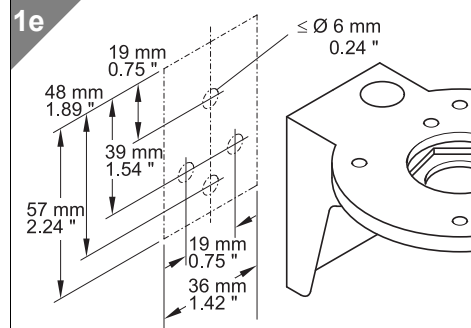

1. **1**
2. 1a - 698/699
   - 1b - 698/699 + 960 698 05
   - 1c - 698/699 + 960 698 02/960 698 04
   - 1d - 698/699 + 960 698 01/960 698 03
   - 1e - 960 000 01
   - 1f - 960 000 41