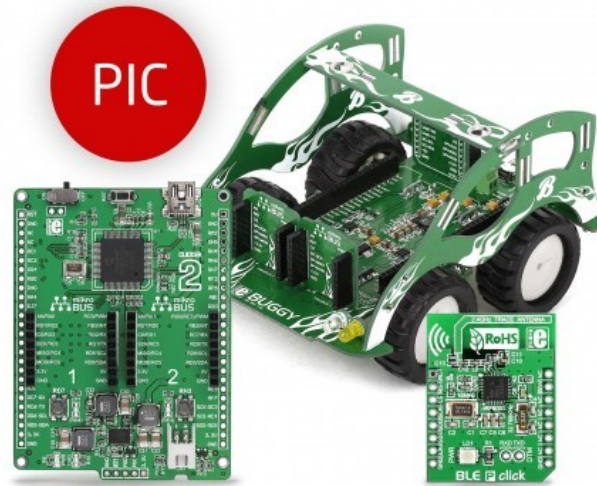

Buggy for PIC bundle

PID: MIKROE-1750

Buggy is a robot rover platform expandable with all sorts of sensors and transceivers. A dream car for hackers and makers. Multiple kits available.

Mikroe produces entire development toolchains for all major microcontroller architectures.