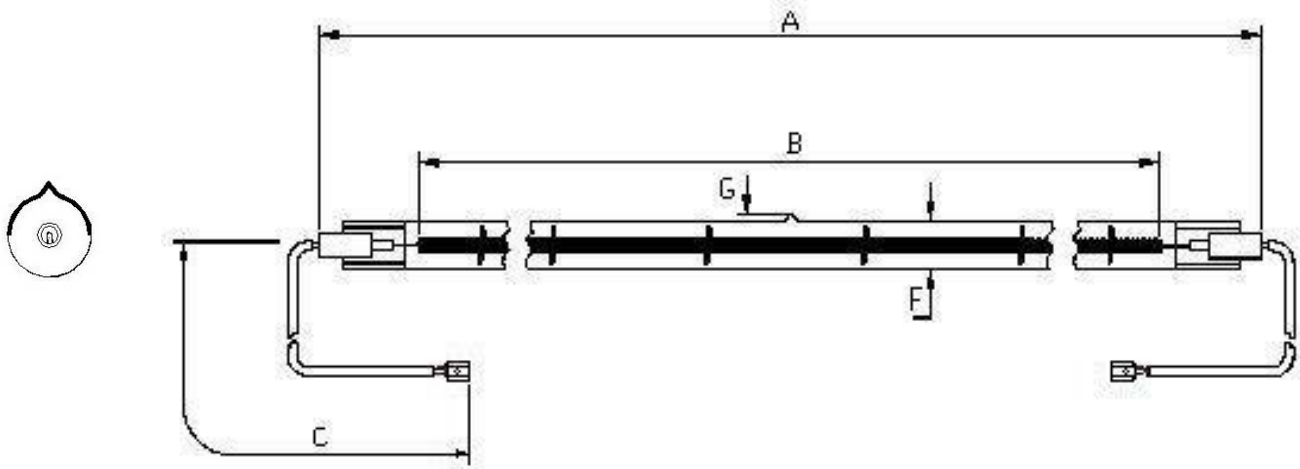

Victory Lighting Product Data Specification

Product Code: 64241550
Issue No: 3
Issue Date: 6 November 2006

Dimensions

A	439±2	F	10.5
B	360 nom	G	5 Max
C	400±5		

All dimensions in mm unless otherwise stated

Technical Data

Volts	240	Colour Temp K	2700
Watts	1500	Life Hrs	5000
Finish	Clear/Refl coat	Burning Position	Horizontal
Cap	R7s Cerm		

Lead: PTFE insulated with 6.3mm receptacle terminal.

Lamp reflector coated same side as exhaust pip. (Coated length 375mm)