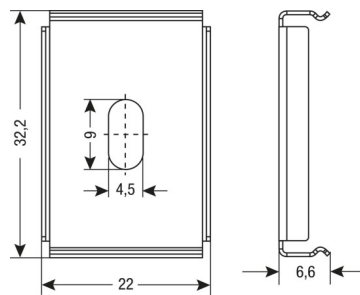

### Dimensions & weight

Product description	Height
LR -4PIN-500	6.0 mm
LR -4CONN-45	6.0 mm
LR -4CONN-250	6.0 mm
LD -MB	6.6 mm
LT -ENDCAP-G2	12.9 mm

## Product line drawing

LR -4PIN-500

LR -4CONN-45

Product family datasheet

LR -4CONN-250

LD -MB