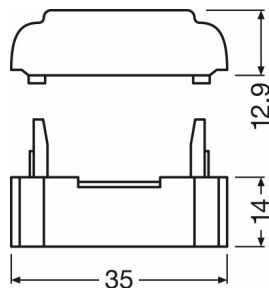

Product family datasheet

LT -ENDCAP-G2

Application advice

For more detailed application information and graphics please see product datasheet.

Sales and Technical Support

Sales and Technical Support www.osram.com

Country specific information

Product description	Product code	METEL code	SEG number	STK number	UK Org
LD-MB	4008321225672	OSRLDMB	7550169	4031251	-

Download Data

File
Product Family Datasheet DC-MP (GB)

Logistical Data