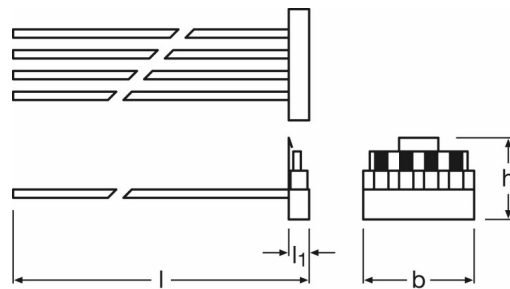

Product family datasheet

Product line drawing