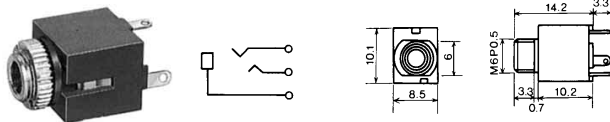

No.MJ-355W (3.5 -3極)

PANEL MOUNT MINIATURE JACK
STEREO