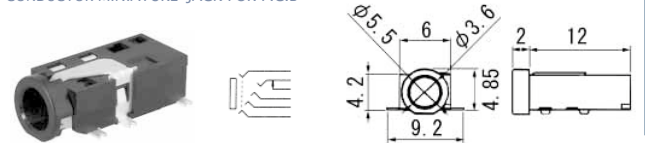

No. M03-935A0 (3.5 -4極)

4-CONDUCTOR MINIATURE JACK FOR P.C.B