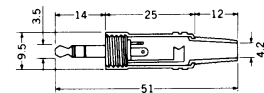

No. MP-061M (3.5 -3極)

3-CONDUCTOR MINIATURE PLUG. w/shielded handle
STEREO
Screw Part : METAL