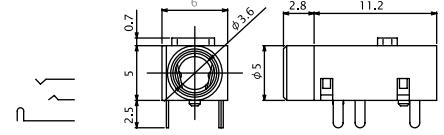

No. MJ-156L-5 (3.5 -3極)

No. MJ-0635 (3.5 -3極)

3-CONDUCTOR MINIATURE JACK FOR P.C.B STEREO