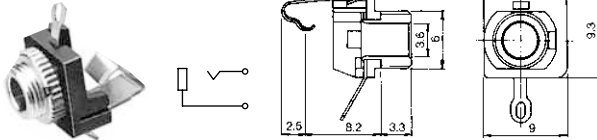

No. MJ-080 (3.5 -2極)

PANEL MOUNT MINIATURE JACK
MONO