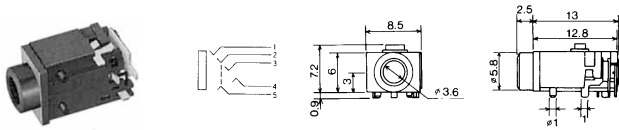

AUDIO PHONE PLUGS & JACKS

4-CONDUCTOR MINIATURE JACKS

3.5 - 4極小形単頭ジャック

No. MJ-3-249A0 (3.5 -4極)

4-CONDUCTOR MINIATURE JACK FOR P.C.B