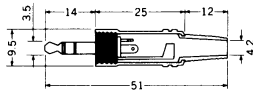

No. MP-060M (3.5 -3極)

3-CONDUCTOR MINIATURE PLUG. w/shielded handle
STEREO
Screw Part : PLASTICS