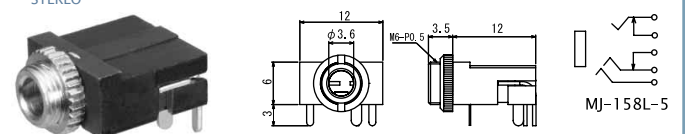

No. MJ-158L (3.5 -3極)

No. MJ-158L-5 (3.5 -3極)

3-CONDUCTOR MINIATURE JACK FOR P.C.B STEREO