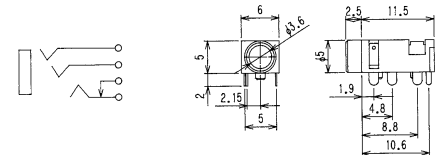

No. MJ-2435 (3.5 -3極)

3-CONDUCTOR MINIATURE JACK FOR P.C.B STEREO