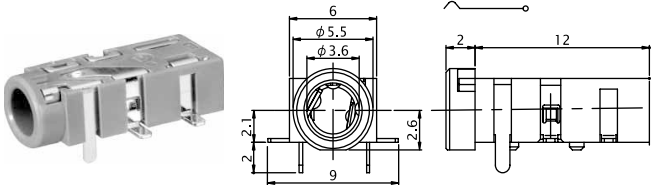

No. MJ-9935 (3.5 -4極)

4-CONDUCTOR MINIATURE JACK FOR P.C.B