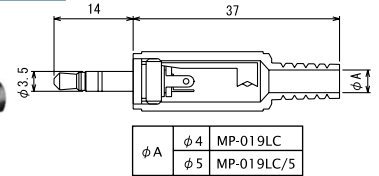

No. MP-019LC (3.5 -3極)

3-CONDUCTOR MINIATURE PLUG
STEREO
Screw Part : METAL