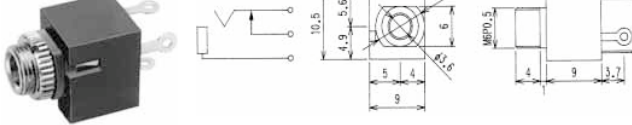

No. MJ-355 (3.5 -2極)

PANEL MOUNT MINIATURE JACK
MONO