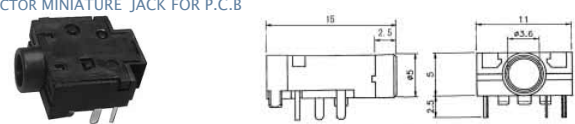

No. MJ-3535-3 (3.5 -3極)

No. MJ-3535-5 (3.5 -3極)

3-CONDUCTOR MINIATURE JACK FOR P.C.B STEREO