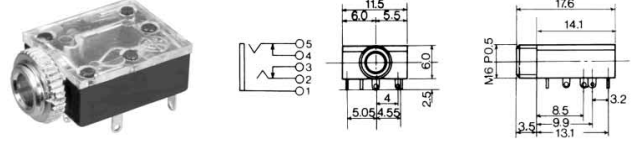

No. MJ-352W-C (3.5 -3極)

3-CONDUCTOR MINIATURE JACK FOR P.C.B STEREO