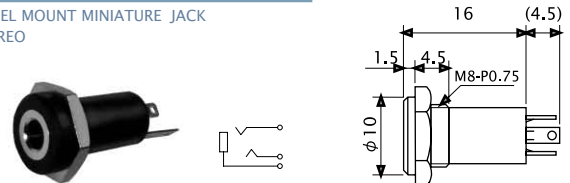

No.MJ-073H (3.5 -3極)

PANEL MOUNT MINIATURE JACK
STEREO