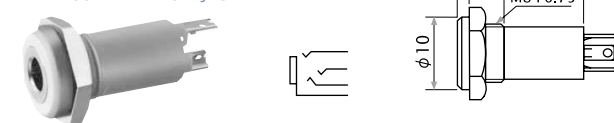

No. MJ-064H (3.5 -4極)

PANEL MOUNT MINIATURE JACK