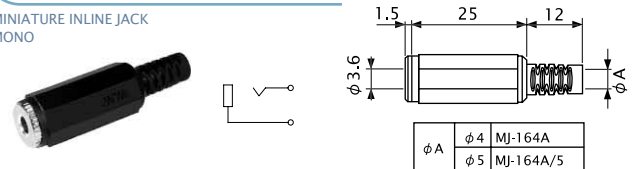

No.MJ-164AN (3.5 -2極)

MINIATURE INLINE JACK
MONO