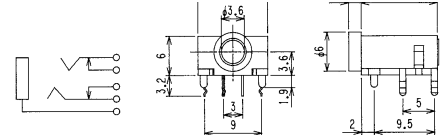

No. MJ-2035 (3.5 -3極)

3-CONDUCTOR MINIATURE JACK FOR P.C.B STEREO