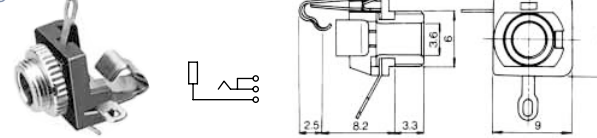

No. MJ-081 (3.5 -2極)

PANEL MOUNT MINIATURE JACK
MONO