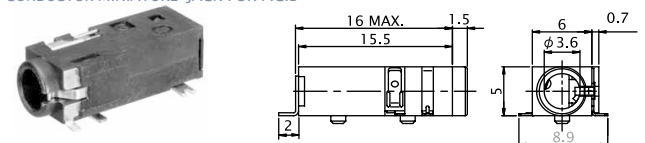

No. MJ-7835-5 (3.5 -4極)

No. MJ-7835-6 (3.5 -4極)

4-CONDUCTOR MINIATURE JACK FOR P.C.B