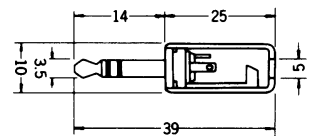

No. MP-013LC (3.5 -3極)

3-CONDUCTOR MINIATURE PLUG.
STEREO
Screw Part : METAL