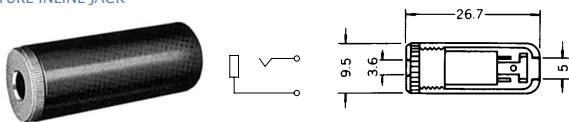

No.MJ-164N (3.5 -2極)

MINIATURE INLINE JACK
MONO