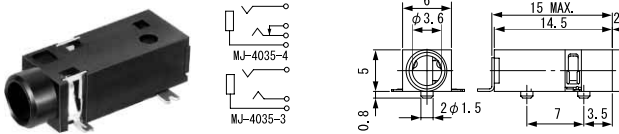

No. MJ-4035-3 (3.5 -3極) SMT

No. MJ-4035-4 (3.5 -3極) SMT

3-CONDUCTOR MINIATURE JACK FOR P.C.B STEREO