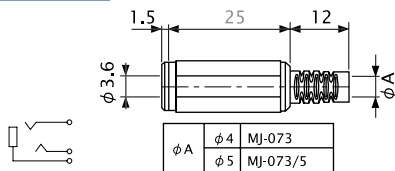

3-CONDUCTOR MINIATURE JACKS

3.5 - 3極小形単頭ジャック

No. MJ-073N (3.5 -3極)

MINIATURE INLINE JACK
STEREO