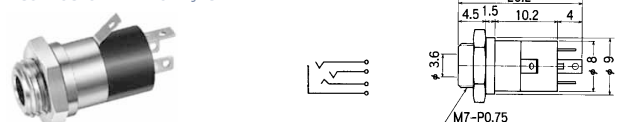

No. MJ-079 (3.5 -4極)

4-CONDUCTOR MINIATURE JACK