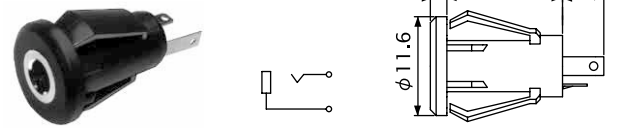

No. MJ-164SP (3.5 -2極)

SNAP-IN MOUNT MINIATURE JACK
MONO