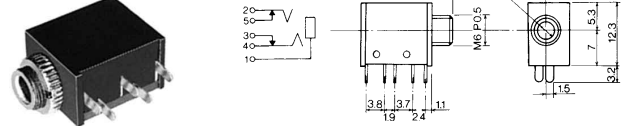

No. MJ-354W-SG (3.5 -3極) パネル絶縁型

3-CONDUCTOR MINIATURE JACK FOR P.C.B W/ISOLATED BUSHING STEREO