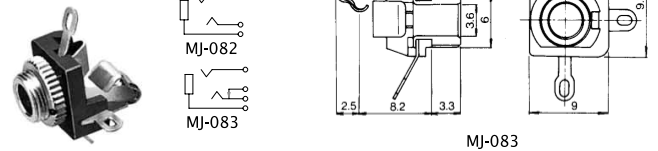

No.MJ-082 (3.5 -3極)

No.MJ-083 (3.5 -3極)

PANEL MOUNT MINIATURE JACK
STEREO