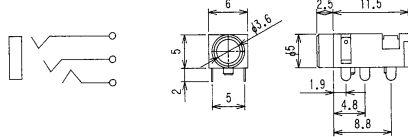

No. MJ-2335 (3.5 -3極)

3-CONDUCTOR MINIATURE JACK FOR P.C.B STEREO