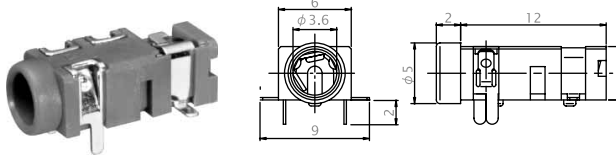

No. MJ-8635 (3.5 -3極)

3-CONDUCTOR MINIATURE JACK FOR P.C.B STEREO