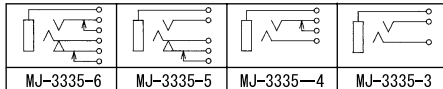

No. MJ-3335-6 (3.5 -3極)

No. MJ-3335-5 (3.5 -3極)

No. MJ-3335-4 (3.5 -3極)

No. MJ-3335-3 (3.5 -3極)

3-CONDUCTOR MINIATURE JACK FOR P.C.B STEREO