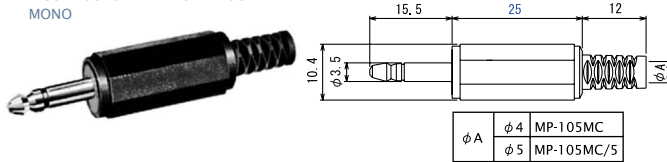

No.MP-105MC (3.5 -2極)

2-CONDUCTOR MINIATURE PLUG
MONO