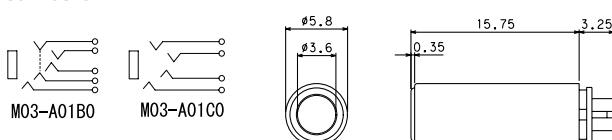

No.M03-A01B0 (3.5 -4極)

No.M03-A01C0 (3.5 -4極)

MINIATURE INLINE JACK FOR MOLDING
4-CONDUCTOR