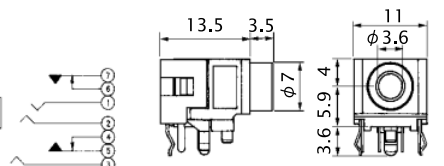

No. MJ-1535 (3.5 -3極)

3-CONDUCTOR MINIATURE JACK FOR P.C.B STEREO