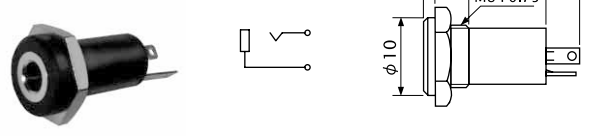

No. MJ-164H (3.5 -2極)

PANEL MOUNT MINIATURE JACK
MONO