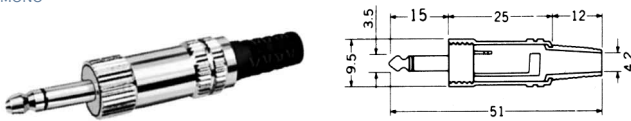

No.MP-106PC (3.5 -2極)

2-CONDUCTOR MINIATURE PLUG w/shielded handle
MONO