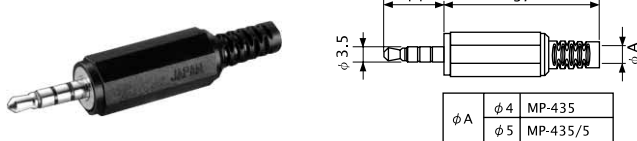

4-CONDUCTOR MINIATURE PLUGS & JACKS

3.5 - 4極小形単頭プラグ・ジャック

No.MP-435 (3.5 -4極)

4-CONDUCTOR MINIATURE PLUG