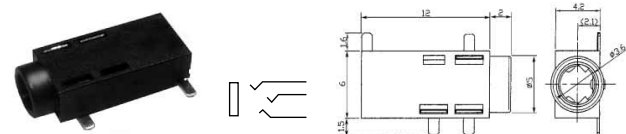

No. MJ-6835-3 (3.5 -3極)

3-CONDUCTOR MINIATURE JACK FOR P.C.B STEREO