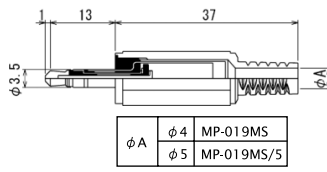

3-CONDUCTOR MINIATURE PLUGS

3.5 - 3極小形単頭プラグ

No. MP-019MS (3.5 -3極)

3-CONDUCTOR MINIATURE PLUG
STEREO
Screw Part : PLASTICS