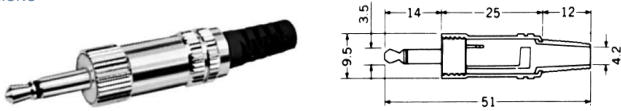

No.MP-106LC (3.5 -2極)

2-CONDUCTOR MINIATURE PLUG w/shielded handle
MONO