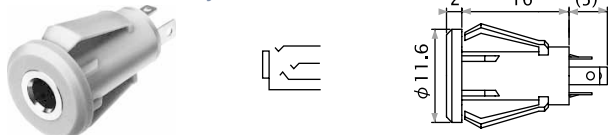

No. MJ-064SP (3.5 -4極)

SNAP-IN MOUNT MINIATURE JACK