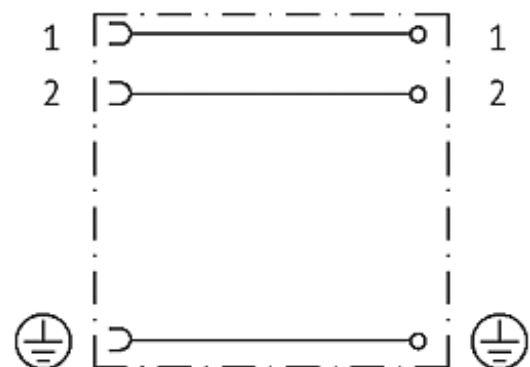

SVS ECO VALVE PLUG FORM CI 9.4 MM 110V

2+PE field-wireable M16x1.5

Form CI (9.4 mm)
0...110 V AC/DC, without components
metric

Plastic housings with good resistance against chemicals and oils. The resistance to aggressive media should be individually tested for your application. Further details on request.

[Link to Product](#)**Illustration**

Product may differ from Image

Approvals

Form

30155

Technical Data

Operating voltage	0...110 V AC/DC
Operating current per contact	max. 6 A
Connection cross section	0.34...0.5 mm ²
Sealing range (cable diameter)	4...6 mm
Locking of ports	M3 (recommended torque 0.4 Nm)
Contact figure	Cable outlet can be turned in 90° steps
Compression gland	M12 × 1.75 mm
Protection	IP65 inserted and tightened

General data

Temperature range	-40...+80 °C
-------------------	--------------

Commercial data

country of origin	HU
customs tariff number	85366990
minimum order quantity	1