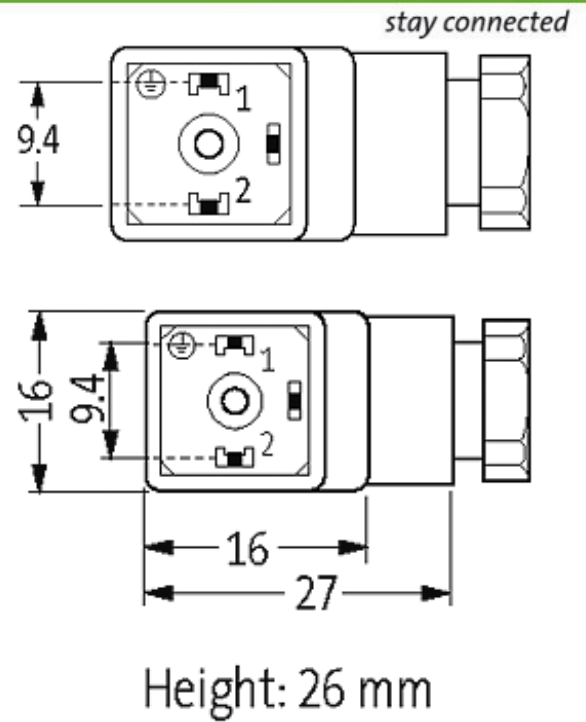

SVS ECO VALVE PLUG FORM CI 9.4 MM 110V

2+PE field-wireable M16x1.5

Form CI (9.4 mm)
0...110 V AC/DC, without components
metric

Plastic housings with good resistance against chemicals and oils. The resistance to aggressive media should be individually tested for your application. Further details on request.

[Link to Product](#)**Illustration**

Product may differ from Image

Approvals

Form

30155

Technical Data

Operating voltage	0...110 V AC/DC
Operating current per contact	max. 6 A
Connection cross section	0.34...0.5 mm ²
Sealing range (cable diameter)	4...6 mm
Locking of ports	M3 (recommended torque 0.4 Nm)
Contact figure	Cable outlet can be turned in 90° steps
Compression gland	M12 × 1.75 mm
Protection	IP65 inserted and tightened

General data

Temperature range	-40...+80 °C
-------------------	--------------

Commercial data

country of origin	HU
customs tariff number	85366990
minimum order quantity	1