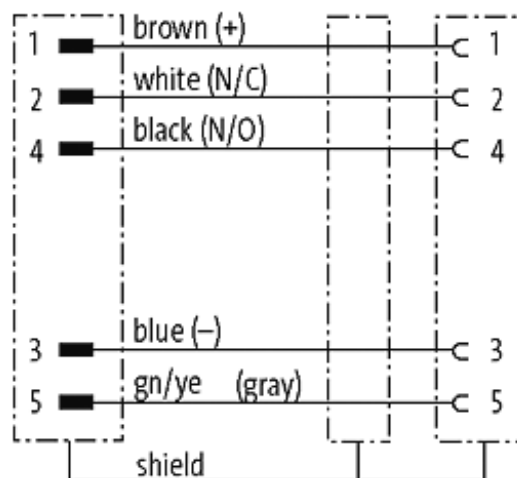

M12 male 0° / M12 female 90° shielded

PUR 5x0.34 shielded bk UL/CSA+drag chain 6,5m

Male straight to female 90°
M12 - M12, 5-pole

Plastic housings with good resistance against chemicals and oils. The resistance to aggressive media should be individually tested for your application. Further details on request. Further cable lengths on request.

[Link to Product](#)

Illustration

Male

Female

Product may differ from Image