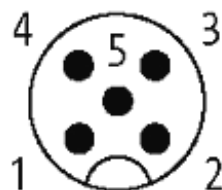

M12 male 0° / M12 female 90° shielded

PUR 5x0.34 shielded bk UL/CSA+drag chain 6,5m

Male straight to female 90°
M12 - M12, 5-pole

Plastic housings with good resistance against chemicals and oils. The resistance to aggressive media should be individually tested for your application. Further details on request. Further cable lengths on request.

[Link to Product](#)

Illustration

Male

Female

Product may differ from Image