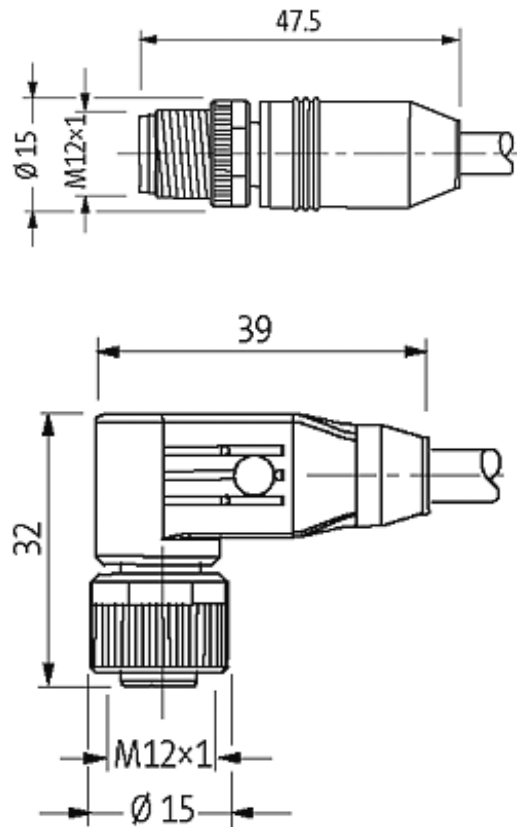

M12 male 0° / M12 female 90° shielded

PUR 5x0.34 shielded bk UL/CSA+drag chain 6,5m

Male straight to female 90°
M12 - M12, 5-pole

Plastic housings with good resistance against chemicals and oils. The resistance to aggressive media should be individually tested for your application. Further details on request. Further cable lengths on request.

[Link to Product](#)

Illustration

Male

Female

Product may differ from Image