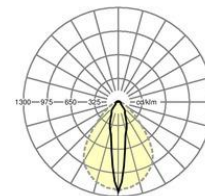

Category (ETIM):	Device mounts
Type:	Device mount IP20-SDGLH LED
Order number:	18344506600
Configuration:	Lamps integrated: LED, Light colour 840/neutral white (4000K), Colour rendering Ra>80; LED service life 50000h L80/B10
Operating device:	Electronic driver DALI (1 pcs.)
Mains voltage:	230V / 50Hz
System performance (W):	47
Luminaire luminous flux (lm):	7500
lm/W:	156
Ambient temperatures:	10°C / 40°C
Certifications:	IP 20, protection class I, F, DIN10500/Food, Indoor, CE
Colour of the housing:	traffic white RAL 9016
Weight (net) (kg):	2.01
Dimensions LxWxH/DxH (mm):	1531 x 55 x 48
mounting method:	Mounting rail system mounting
EAN-number:	4020863336166
Commodity code:	94051098

SDGLH LED 7500lm 840 • vw • DALI • 18344506600

Lighting technology

Linear.Lens.Profil-direct extremely narrow distribution
SDGLH LED 7500 lm 840

η_{LB}	100 %
lm/W	156
$\Phi \downarrow/\uparrow$	95 % / 5 %
UGR q/l	20.9 / 26.3

Dimensions LxWxH/DxH (mm): 1531 x 55 x 48
 Configuration: Lamps integrated: LED, Light colour 840/neutral white (4000K), Colour rendering Ra>80; LED service life 50000h L80/B10
 Luminaire luminous flux (lm): 7500
 lm/W: 156
 Operating device: Electronic driver DALI (1 pcs.)
 System performance (W): 47
 Conditions: Suitable for use in ambient temperatures of 10°C to 40°C
 Certifications: IP 20, protection class I, F, DIN10500/Food, Indoor, CE