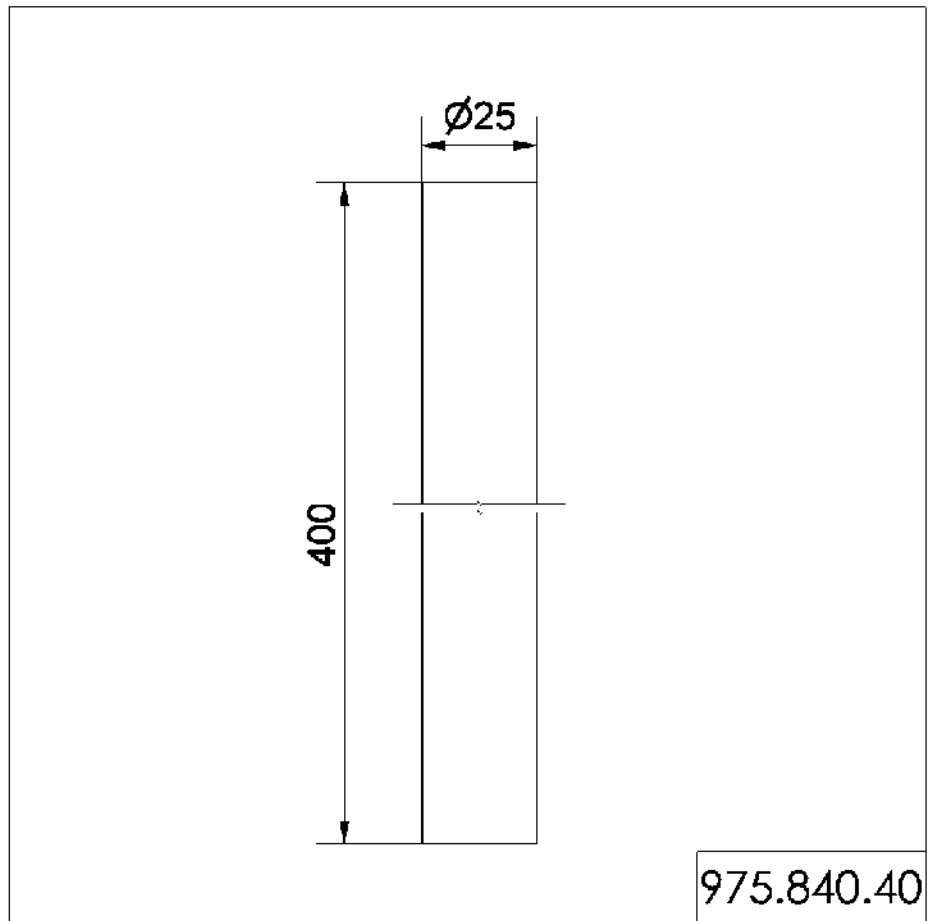

DRAWING

For additional installation and mounting information, refer to the appropriate user guide at www.werma.com. This printed copy is for information only and is subject to alteration.