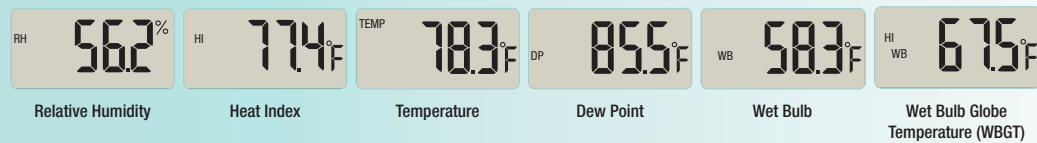

RH25 Heat Index Psychrometer

Extech's pocket-sized Heat Index Psychrometer Pen easily monitors Heat Index during hot humid days to prevent heat stroke during outdoor activities, sporting events or, indoor workplace. Its pen-sized design makes it convenient to fit into your pocket and carry it wherever you go!

Measurement/Calculation modes:

Features

- Heat Index measures how hot it feels when Humidity is combined with temperature, air movement, and radiant heat. Wet Bulb Globe Temperature (WBGT) considers the effects of temperature, humidity, and direct or radiant sunlight
- Built-in multiparameter sensor measures Heat Index, WBGT, Humidity, Ambient Temperature, Temperature, Dew Point and Wet Bulb
- User Programmable Heat Index/WBGT alarm
- Min/Max/Average
- Data Hold
- Auto power off with disable
- Complete with CR2032 battery

Specifications	Range	Resolution	Basic Accuracy
Temperature	-4 to 122°F (-20 to 50°C)	0.1°F/°C	±1°F/0.6°C
Relative Humidity	0 to 99.9%RH	0.1%RH	±3%RH
Wet Bulb	-4 to 122°F (-20 to 50°C)	0.1°F/°C	
Dew Point	-108.4 to 122°F (-78 to 50°C)	0.1°F/°C	
Heat Index	-50.8 to 401°F (-46 to 205°C)	0.1°F/°C	
WBGT	-13 to 130°F (-25 to 54.5°C)	0.1°F/°C	
Dimensions	5.5x1.4x0.7" (140x35x18mm)		
Weight	1.8oz (50g)		