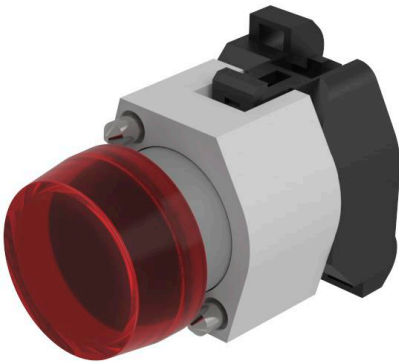

EAO – Your Expert Partner for Human Machine Interfaces

704.000.2 - Indicator full-face illumination, round - Actuator

704.000.2 - Indicator full-face illumination, round - Actuator

Attention: The preview is based on a sample product. This can differ from your current configuration.

Attribute

Design	raised
Front dimension	Ø 29 mm
Front form	round
IP front protection	IP65
Mounting cut-out	Ø 22.3 mm
Diffusor cap colour	White
Diffusor cap illumination	illuminative
Diffusor cap optics	translucent
Housing colour	Grey
Housing material	Plastic
Lens cap colour	Red
Lens cap material	Plastic
Lens cap optical effect	transparent
Marking cap colour	White
Marking cap illumination	illuminative
Marking cap optics	translucent
Terminal	Screw terminal
Weight	0.05 kg

Function

Indicator

EAO – Your Expert Partner for Human Machine Interfaces

704.000.2 - Indicator full-face illumination, round - Actuator

Dimensions

Mounting cut-outs

Wiring diagrams