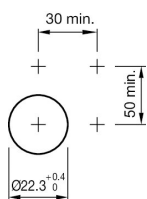

Attribute

Design	raised
Front dimension	Ø 29 mm
Front form	round
IP front protection	IP65
Mounting cut-out	Ø 22.3 mm
Diffusor cap colour	White
Diffusor cap illumination	illuminative
Diffusor cap optics	translucent
Housing colour	Grey
Housing material	Plastic
Lens cap colour	Red
Lens cap material	Plastic
Lens cap optical effect	transparent
Marking cap colour	White
Marking cap illumination	illuminative
Marking cap optics	translucent
Terminal	Screw terminal
Weight	0.05 kg

Function

Indicator

EAO – Your Expert Partner for Human Machine Interfaces

704.000.2 - Indicator full-face illumination, round - Actuator

Dimensions

Mounting cut-outs

Wiring diagrams