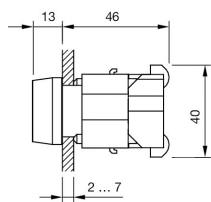

Attribute

Design	raised
Front dimension	Ø 29 mm
Front form	round
IP front protection	IP65
Mounting cut-out	Ø 22.3 mm
Diffusor cap colour	White
Diffusor cap illumination	illuminative
Diffusor cap optics	translucent
Housing colour	Grey
Housing material	Plastic
Lens cap colour	Red
Lens cap material	Plastic
Lens cap optical effect	transparent
Marking cap colour	White
Marking cap illumination	illuminative
Marking cap optics	translucent
Terminal	Screw terminal
Weight	0.05 kg

Function

Indicator

EAO – Your Expert Partner for Human Machine Interfaces

704.000.2 - Indicator full-face illumination, round - Actuator

Dimensions

Mounting cut-outs

Wiring diagrams