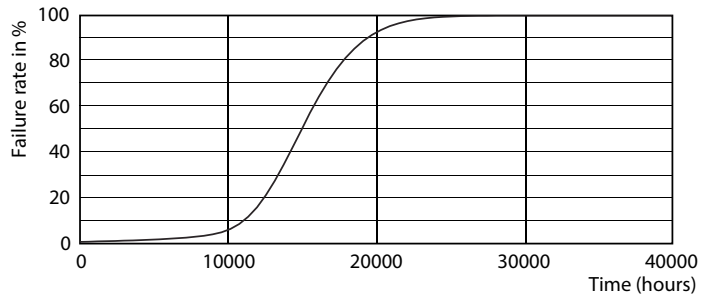

Photometrische Daten

LED Lamps, LEDClassic 60W A60 E27 2700K 806lm

LED Lamps, LEDClassic 40W A60 E27 2700K 470lm FR

LED Lamps, LEDClassic 40W A60 E27 2700K 470lm FR

Classic LEDbulb Glühlampenform matt

Lebensdauer