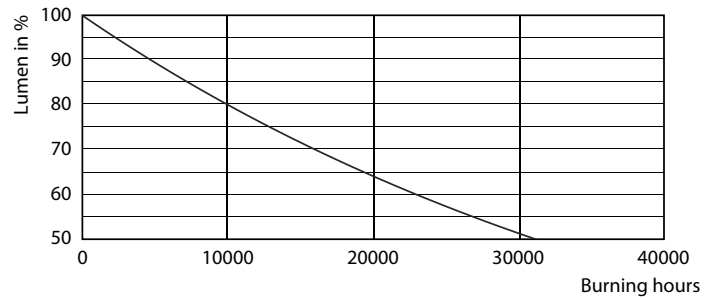

Photometrische Daten

LED Lamps, LEDClassic 60W A60 E27 2700K 806lm

LED Lamps, LEDClassic 40W A60 E27 2700K 470lm FR

LED Lamps, LEDClassic 40W A60 E27 2700K 470lm FR

Classic LEDbulb Glühlampenform matt

Lebensdauer