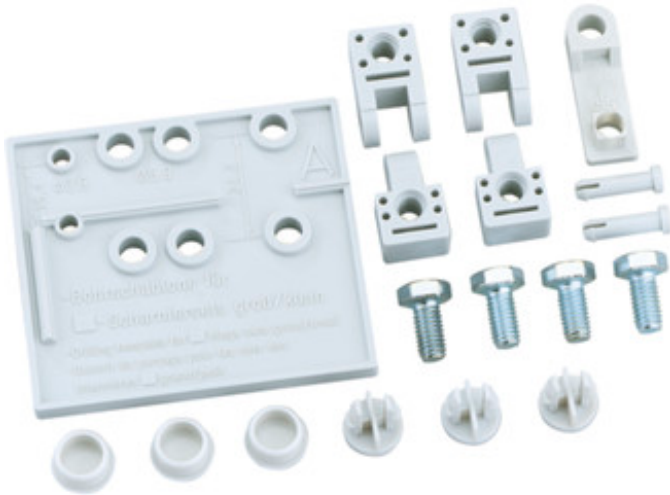

EXTERNAL HINGE SET

# ASS-gro

### External hinge set

Article number: 19000501

External hinge set for upgrading the housing cover to hinged door, incl. 2 hinges, fixing screws, cover plugs and drilling template

External hinge set large

### Material

Material: Polyamide 6, fiber-glass reinforced