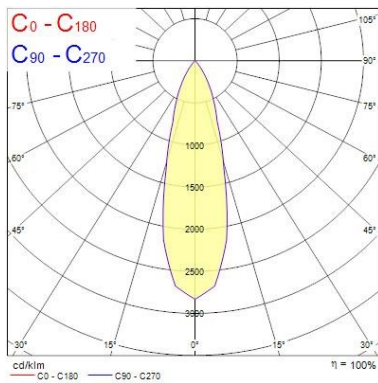

Optical data

Fixture luminous flux (lm)	1106
Luminaire efficacy (lm/W)	111
LOR (%)	100
Colour temperature (K)	3000
Light colour	Warm White
CRI (Ra)	90
Colour Variation Initial (SDCM)	SDCM3
Adjustable chromaticity	N
Beam Angle (°)	28
Photobiological Risk Group	RG1

Lifetime data

Lifespan L70 B50	100000
Lifespan L80 B20	100000
Lifespan L90 B10	68500

Physical data

Housing colour	Black
IP rating	IP65/20
IK rating	IK02
Diffuser finish	Bezel (or Ring)
Nominal Product Height (mm)	72
Nominal Product Diameter (mm)	90
Cutout Dimensions (W x L in mm or Diameter in mm)	76
Weight (kg)	0.44
Recessed Depth (mm)	72

PHOTOMETRY

Distance [m]	Cone diameter [m]	E ₀ [lx]	E ₁ [lx]	E ₂ [lx]
0.5	0.26	1254	14.4°	5722
1.0	0.51	313	14.4°	1430
1.5	0.77	136	14.4°	636
2.0	1.03	78	14.4°	358
2.5	1.28	51	14.4°	239
3.0	1.54	38	14.4°	159

Distance [m] Cone diameter [m] Illuminance [lx]
C0 - C180 (Half beam angle: 26.9°)

TECHNICAL DRAWINGS

Dimensions (mm)