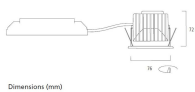

Lifetime data

Lifespan L70 B50	100000
Lifespan L80 B20	100000
Lifespan L90 B10	68500

Physical data

Housing colour	Black
IP rating	IP65/20
IK rating	IK02
Diffuser finish	Bezel (or Ring)
Nominal Product Height (mm)	72
Nominal Product Diameter (mm)	90
Cutout Dimensions (W x L in mm or Diameter in mm)	76
Weight (kg)	0.44
Recessed Depth (mm)	72

Myriad Deco IP65 Chrome Bezel MYRIAD DECO IP65 SPOT 3000K PHDM BLACK CBEZ 2058956

Packaging

Single packaging type	Carton
Product EAN number	5025768589562
Packaging single length / height (cm)	17.5
Packaging single width (cm)	15.0
Packaging single depth (cm)	17.5
DUN14 (outer)	05025768589562
Units per outer package	1
Packaging outer length / height (cm)	17.5
Packaging outer width (cm)	15.0
Packaging outer depth (cm)	17.5

PHOTOMETRY

Distance [m]	Cone diameter [m]	E ₀ [lx]	E ₁ [lx]	E ₂ [lx]
0.5	0.26	1254	14.4°	5722
1.0	0.51	313	14.4°	1430
1.5	0.77	136	14.4°	636
2.0	1.03	78	14.4°	358
2.5	1.28	51	14.4°	239
3.0	1.54	38	14.4°	159

Distance [m] Cone diameter [m] Illuminance [lx]
C0 - C180 (Half beam angle: 26.9°)

TECHNICAL DRAWINGS

Dimensions (mm)